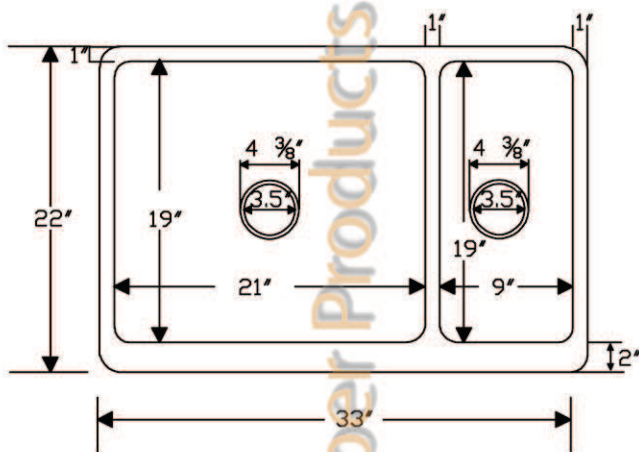

# ITEM # KA75DB33229 33" KITCHEN APRON 75/25 DOUBLE BOWL SINK

CODE/STANDARD COMPLIANCE

\* IAPMO/cUPC LISTED

OUTER DIMENSIONS: 33"X22"X9"  
INNER DIMENSIONS: L:21"X19"X9" R:9"X19"X8"  
DRAIN SIZE: 3.5" STANDARD  
MATERIAL GAUGE: 14

**IMPORTANT:** THIS PRODUCT IS HAND CRAFTED AND SMALL VARIANCES MAY OCCUR. DIMENSIONS MAY VARY UP TO 1/4". DO NOT MAKE ANY INSTALLATION CUTS UNTIL YOU RECEIVE YOUR SINK.