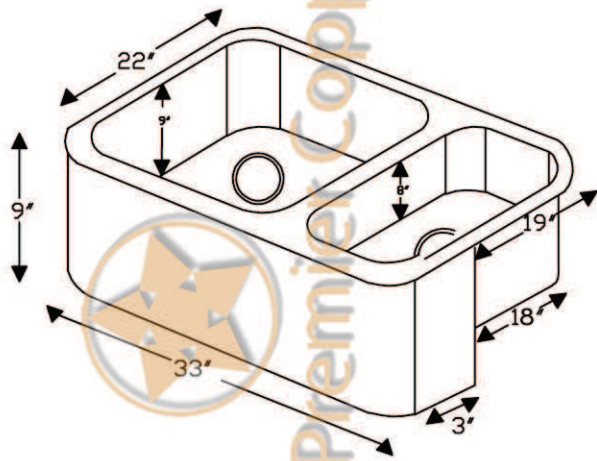

# ITEM # KA75DB33229 33" KITCHEN APRON 75/25 DOUBLE BOWL SINK

CODE/STANDARD COMPLIANCE

\* IAPMO/cUPC LISTED

OUTER DIMENSIONS: 33"X22"X9"  
INNER DIMENSIONS: L:21"X19"X9" R:9"X19"X8"  
DRAIN SIZE: 3.5" STANDARD  
MATERIAL GAUGE: 14

**IMPORTANT:** THIS PRODUCT IS HAND CRAFTED AND SMALL VARIANCES MAY OCCUR. DIMENSIONS MAY VARY UP TO 1/4". DO NOT MAKE ANY INSTALLATION CUTS UNTIL YOU RECEIVE YOUR SINK.