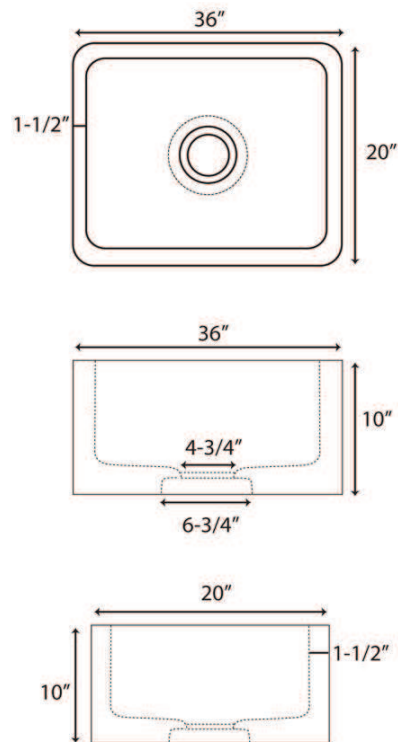

**36" CHANDRA SINGLE
BOWL FARMER SINK**

Cat. No
FSMSB5056

W: 36"
D: 20"
H: 10"

***Please do NOT cut hole without
template or actual product.**

Interior Bowl Dimensions:

Basin Interior: 33" W x 17" D
Basin Depth: 8-1/2"

Dimensions of fixture are nominal and may vary within the range of tolerances established by ANSI Standard A112.19.2. Dimensions and specifications subject to change without notice.