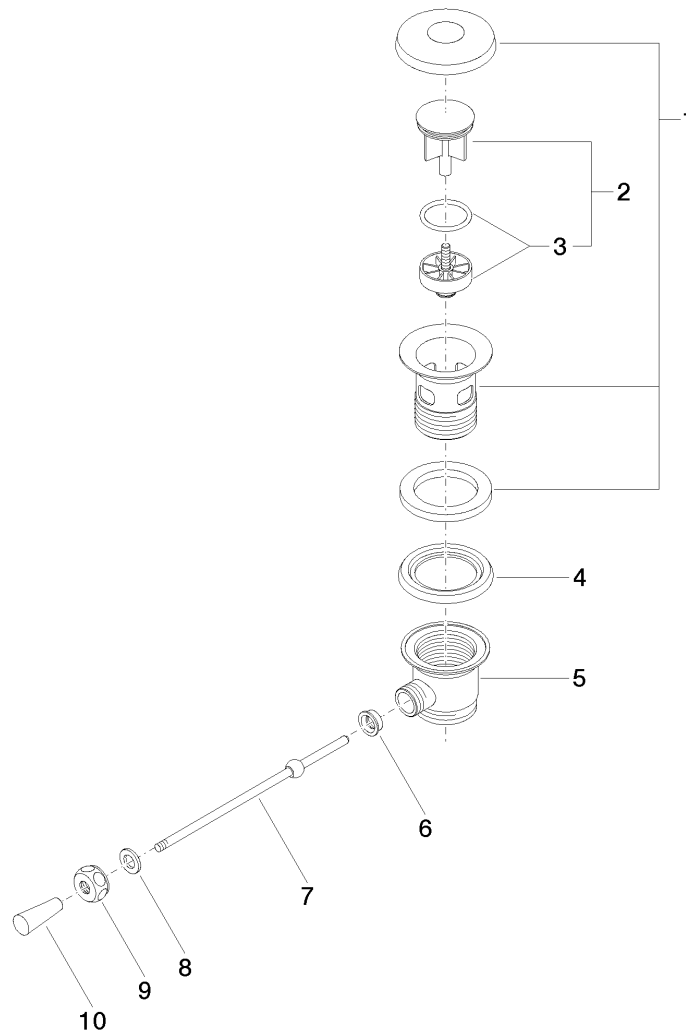

Product specifications

- Length of manual lever 7 7/8"

Surfaces

- chrome 10300970-00
- matt platinum 10300970-06
- platinum 10300970-08
- brass 10300970-09
- matt white 10300970-10
- matt black 10300970-33
- champagne 10300970-47

Exploded assembly drawing

Order quantity

No.	Article number	Name	Installation quantity
1	90110102600ff	cup	1
2	04312001600ff	plug	1
3	09140302590	seal	1
4	091101023ff	cup	1
5	09140504090	seal	1
6	093109055ff	pull-rod	1
7	09301104990	disc	1
8	092330003ff	nut	1
9	092001040ff	handle	1