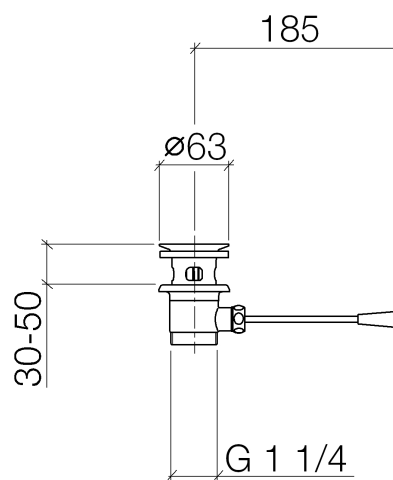

Product specifications

- Length of manual lever 7 7/8"

Surfaces

- chrome 10300970-00
- matt platinum 10300970-06
- platinum 10300970-08
- brass 10300970-09
- matt white 10300970-10
- matt black 10300970-33
- champagne 10300970-47

Exploded assembly drawing

Order quantity

No.	Article number	Name	Installation quantity
1	90110102600ff	cup	1
2	04312001600ff	plug	1
3	09140302590	seal	1
4	091101023ff	cup	1
5	09140504090	seal	1
6	093109055ff	pull-rod	1
7	09301104990	disc	1
8	092330003ff	nut	1
9	092001040ff	handle	1