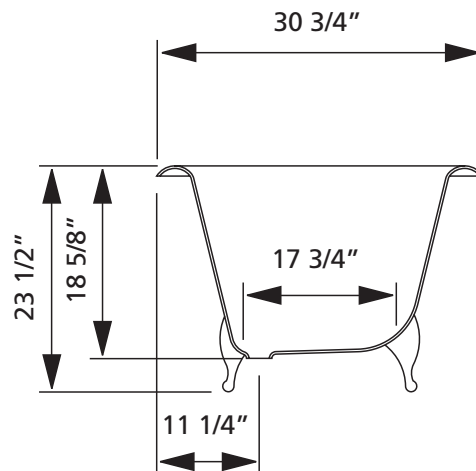

REGAL Cast Iron Bath with Shaughnessy Feet | #2168 & #2169 | Overall Length 61"

REGAL Cast Iron Bath with Shaughnessy Feet | #2170 & #2171 | Overall Length 68"