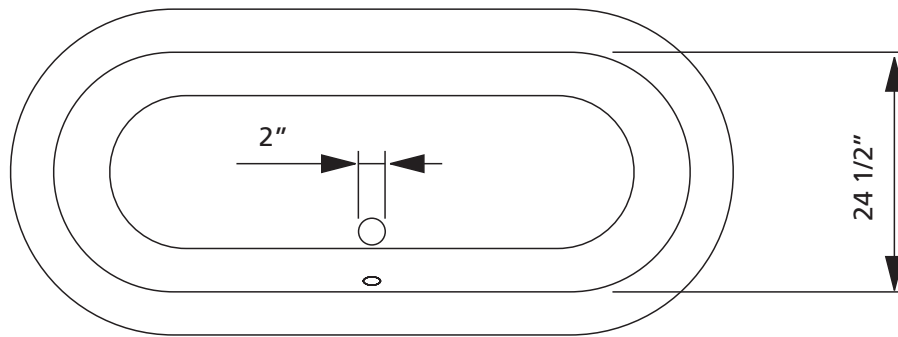

REGAL Cast Iron Bath with Shaughnessy Feet | #2168 & #2169 | Overall Length 61"

REGAL Cast Iron Bath with Shaughnessy Feet | #2170 & #2171 | Overall Length 68"