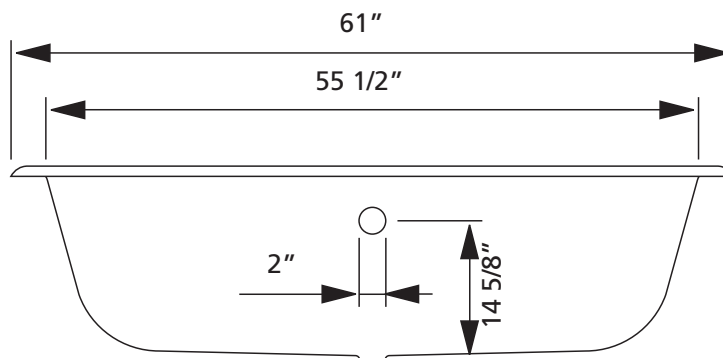

REGAL Cast Iron Bath with Shaughnessy Feet | #2168 & #2169 | Overall Length 61"

REGAL Cast Iron Bath with Shaughnessy Feet | #2170 & #2171 | Overall Length 68"