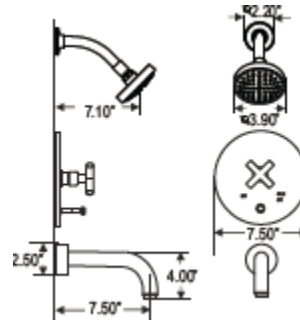

ALTMANS RESERVES THE RIGHT TO
MODIFY AND CHANGE SPECIFICATIONS
AT ANY TIME. PLEASE VERIFY DIMEN-
SIONS PRIOR TO INSTALLATION

Color/Finishes

- Polished Chrome, PVD Satin Nickel Only

Features and Benefits

- Valve 0S36TPR Ordered Separately
- Includes head, arm, flange, and spout
- Brass Construction
- H2 Handle