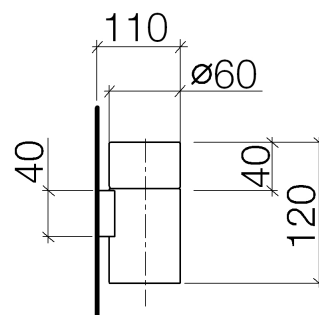

Product specifications

- Crystal tumbler, clear
- Diameter 2 3/8"
- Height 4 3/4"
- 4 3/8" projection

Surfaces

- | | |
|-----------------|-------------|
| • chrome | 83400979-00 |
| • chrome | 83400979-00 |
| • matt platinum | 83400979-06 |
| • matt platinum | 83400979-06 |

Exploded assembly drawing

Order quantity

No.	Article number	Name	Installation quantity
1	08900000884	glass	1
2	081797569ff	holder	1
3	09303011790	screw	1
4	0530310250090	fixing set	1
5	081010530ff	holder	1