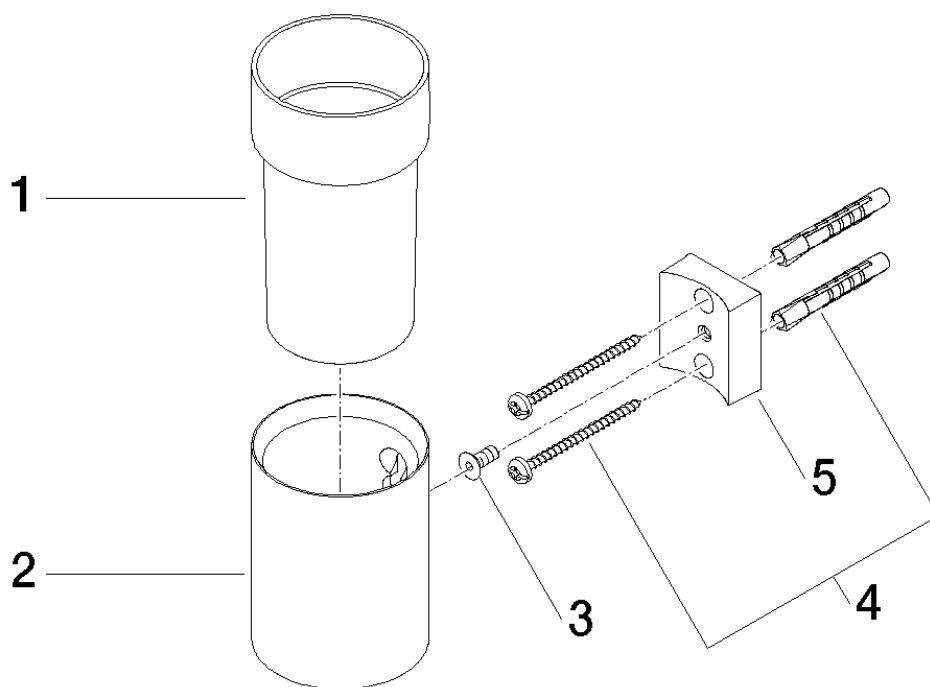

Product specifications

- Crystal tumbler, clear
- Diameter 2 3/8"
- Height 4 3/4"
- 4 3/8" projection

Surfaces

- | | |
|-----------------|-------------|
| • chrome | 83400979-00 |
| • chrome | 83400979-00 |
| • matt platinum | 83400979-06 |
| • matt platinum | 83400979-06 |

Exploded assembly drawing

Order quantity

No.	Article number	Name	Installation quantity
1	08900000884	glass	1
2	081797569ff	holder	1
3	09303011790	screw	1
4	0530310250090	fixing set	1
5	081010530ff	holder	1