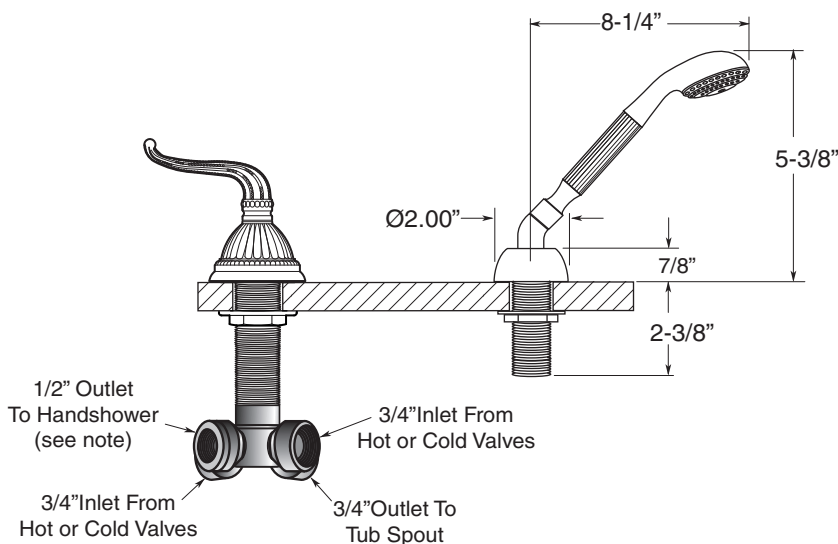

Specifications
Series 3200

Jefferson Elite II
Roman Tub Set with Deckmount
Handshower and Diverter
1.320293
(1.320293T - Trim only)

FEATURES:

- All brass construction.
- Chased lever style handles with setscrew attachment.
- 3/4" valve bodies with 1/4-turn ceramic disc cartridge.
- Available in all finishes. Warranty varies according to finish.
- Certified to meet and exceed the following codes and standards:
ASME A112.18.1-2005/CSAB 125.1-2005

Spout and valves install through 1-1/4" diameter holes.
Plumber to provide 3/4" supply lines to valves

NOTE: 1/2" outlet for in-line vacuum breaker (18.15.055), and 60" chrome spiral hose (18.10.016) - INCLUDED

Note: Measurements are subject to change or cancellation. No responsibility is assumed for use of superseded or voided pages.

Parts List Series 3200

Jefferson Elite II
Roman Tub Set with Deckmount
Diverter and Handshower