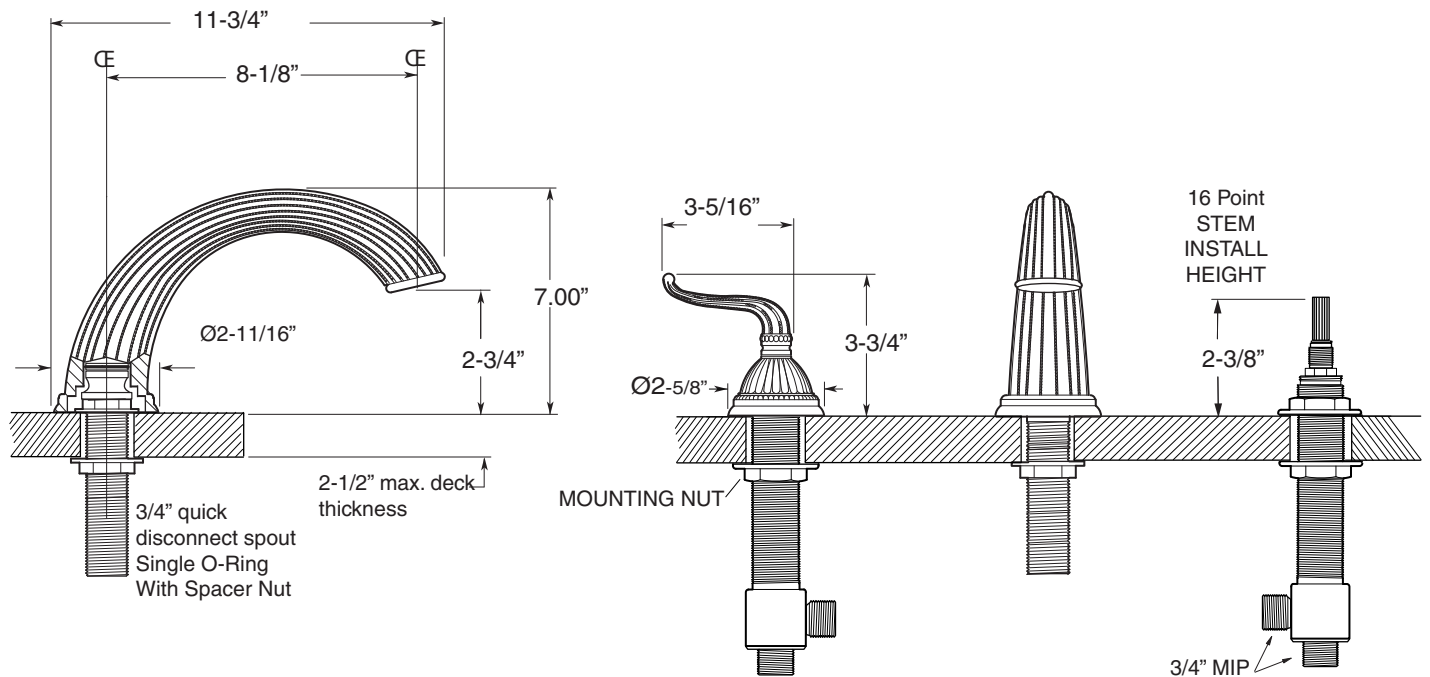

Specifications
Series 3200

Jefferson Elite II
Roman Tub Set with Deckmount
Handshower and Diverter
1.320293
(1.320293T - Trim only)

FEATURES:

- All brass construction.
- Chased lever style handles with setscrew attachment.
- 3/4" valve bodies with 1/4-turn ceramic disc cartridge.
- Available in all finishes. Warranty varies according to finish.
- Certified to meet and exceed the following codes and standards:
ASME A112.18.1-2005/CSAB 125.1-2005

Spout and valves install through 1-1/4" diameter holes.
Plumber to provide 3/4" supply lines to valves

NOTE: 1/2" outlet for in-line vacuum breaker (18.15.055), and 60" chrome spiral hose (18.10.016) - INCLUDED

Note: Measurements are subject to change or cancellation. No responsibility is assumed for use of superseded or voided pages.

Parts List Series 3200

Jefferson Elite II
Roman Tub Set with Deckmount
Diverter and Handshower