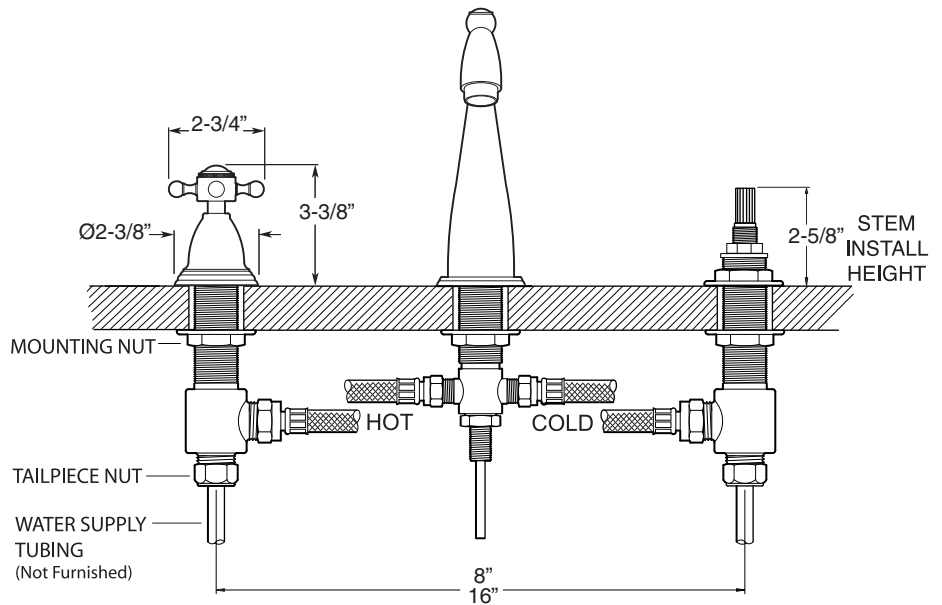

FEATURES:

- All brass construction. Flexible hoses designed to be installed on 8" to 16" centers. Includes pop-up style drain assembly.
- Cross handle style with setscrew attachment.
- 1/4-turn ceramic disc valve cartridge.
- Available in all finishes. Warranty varies according to finish selection.
- Standard aerator is limited to 1.5 gpm.
- Certified to meet and exceed the following codes and standards:
ASME A112.18.1-2005/CSAB 125.1-2005

1.201408

Alexandria

Widespread Lavatory Set

NOTE: Spout and valves install through 1-1/4" diameter holes

Note: Measurements are subject to change or cancellation. No responsibility is assumed for use of superseded or voided pages.

Parts List
Series 200
Alexandria
Widespread Lavatory Set