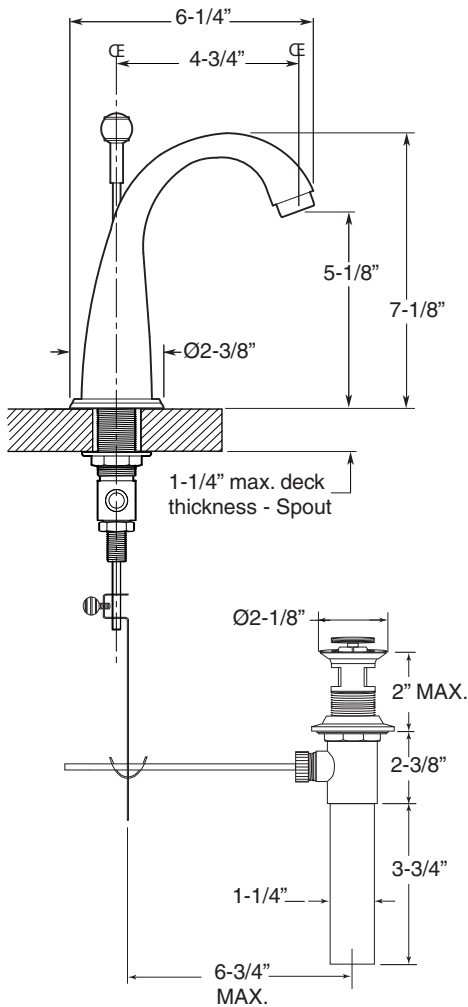

FEATURES:

- All brass construction. Flexible hoses designed to be installed on 8" to 16" centers. Includes pop-up style drain assembly.
- Cross handle style with setscrew attachment.
- 1/4-turn ceramic disc valve cartridge.
- Available in all finishes. Warranty varies according to finish selection.
- Standard aerator is limited to 1.5 gpm.
- Certified to meet and exceed the following codes and standards:
ASME A112.18.1-2005/CSAB 125.1-2005

1.201408

Alexandria

Widespread Lavatory Set

NOTE: Spout and valves install through 1-1/4" diameter holes

Note: Measurements are subject to change or cancellation. No responsibility is assumed for use of superseded or voided pages.

Parts List
Series 200
Alexandria
Widespread Lavatory Set