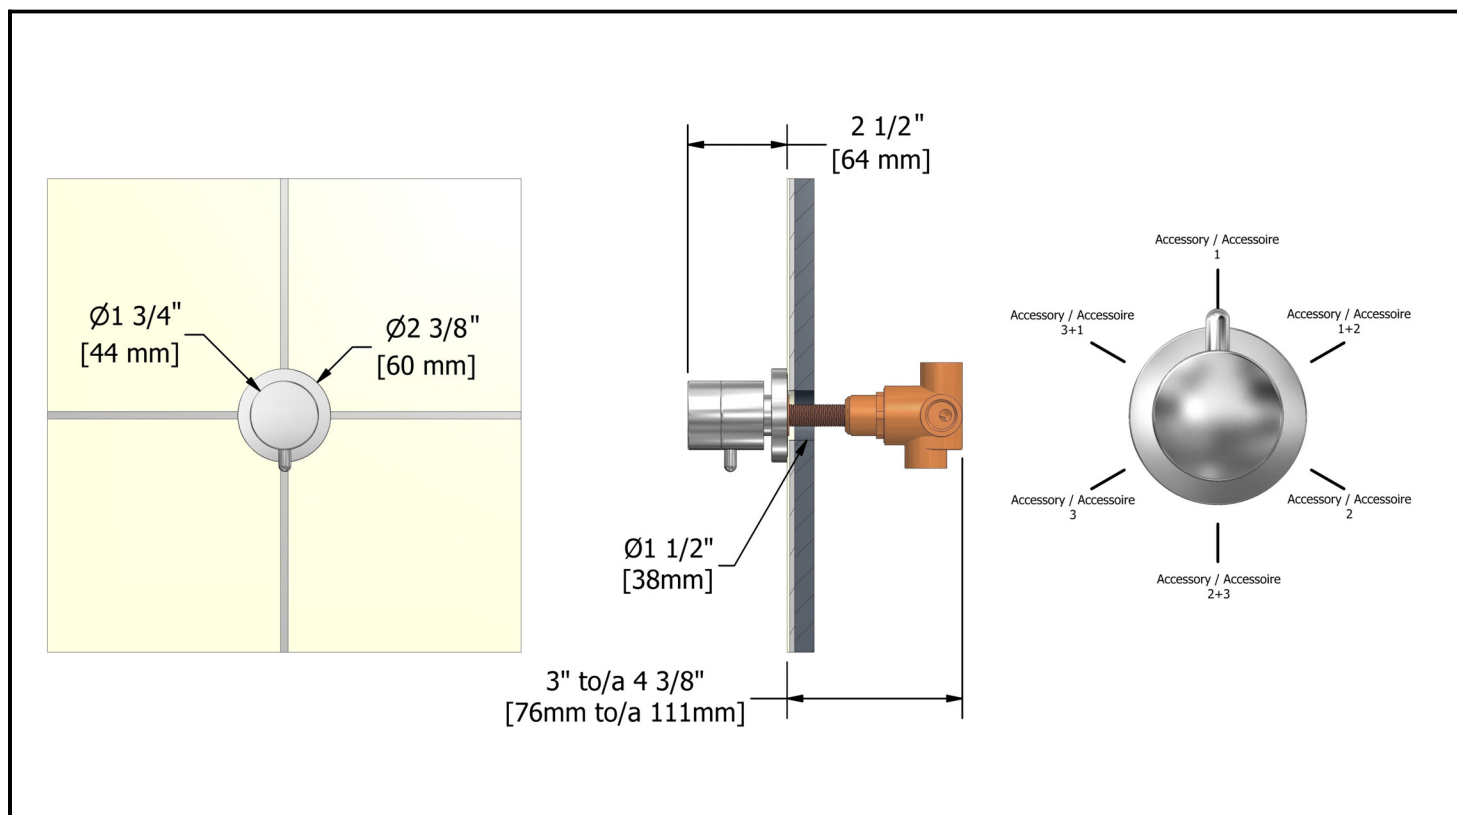

Warranty

The Riobel inc. product carries a limited LIFETIME warranty on the finish Chrome, Gold (PVD), Brushed nickel (PVD), Night brushed (PVD), Polished nickel (PVD) and all working parts and is guaranteed from the initial date of purchase against all manufacturing defects. Other finished 1 year.

Customer service

Ontario, West Canada : 888-287-5354 Quebec, Maritimes, United States : 866-473-8442