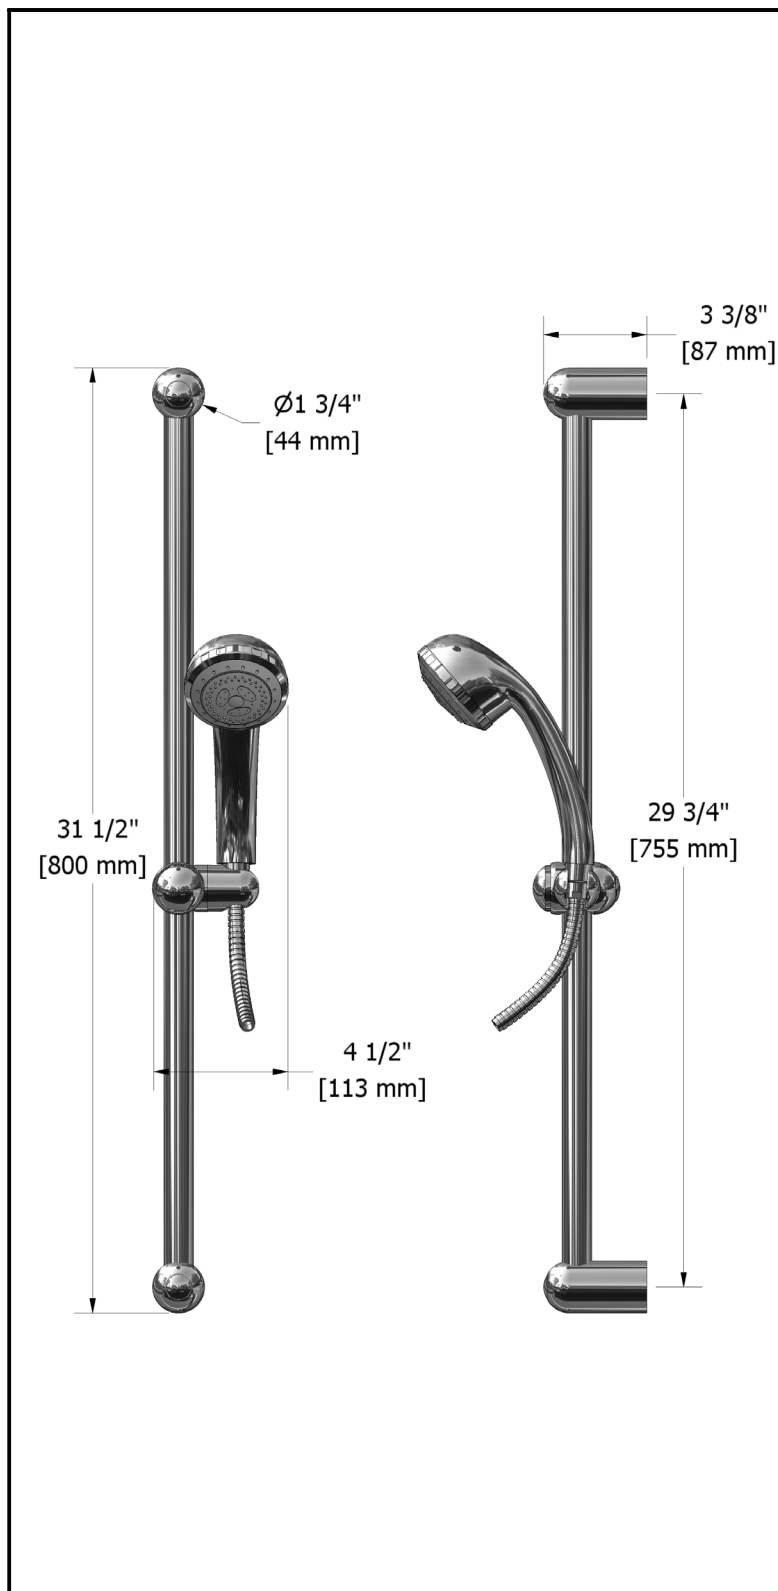

Specifications

Descriptions

- 3 jet hand shower; tropical breeze, luxurious, massage
- 150cm (59") double interlock flexible hose
- $\text{Ø}25\text{mm}$ (1") slide bar

Available colors

- C : Chrome
- BN : Brushed nickel (PVD)
- BNC : Brushed nickel (PVD) / Chrome

Flows

- Max. flow 9.5 L/min, 2.5 gpm (US) 60psi

Certifications

- ASME A112.18.1
- CSA B125.1

Warranty

The Riobel inc. product carries a limited LIFETIME warranty on the finish Chrome, Gold (PVD), Brushed nickel (PVD), Night brushed (PVD), Polished nickel (PVD) and all working parts and is guaranteed from the initial date of purchase against all manufacturing defects. Other finished 1 year.

Customer service

Ontario, West Canada : 888-287-5354 Quebec, Maritimes, United States : 866-473-8442