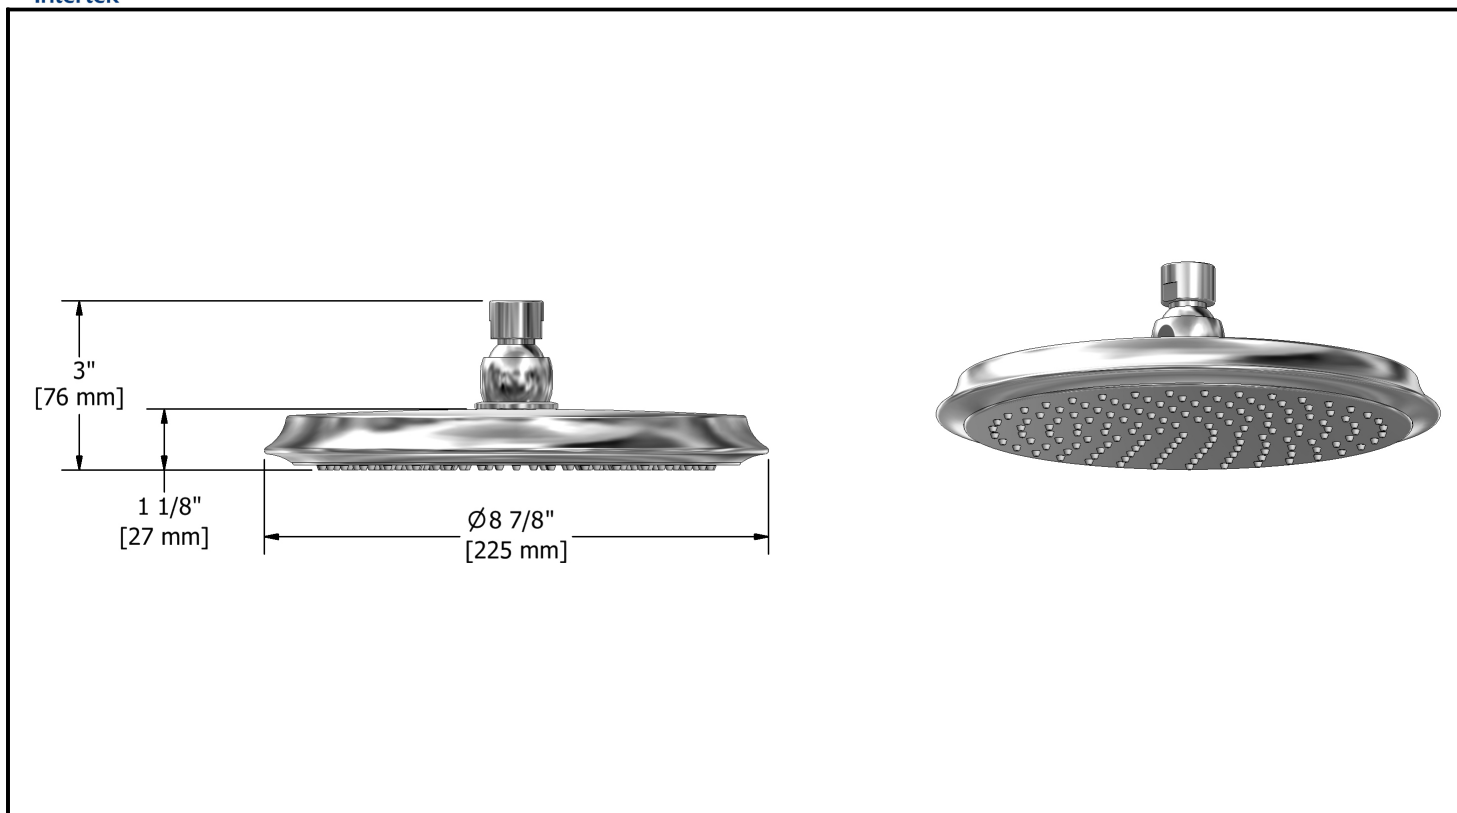

Warranty

The Riobel inc. product carries a limited LIFETIME warranty on the finish Chrome, Gold (PVD), Brushed nickel (PVD), Night brushed (PVD), Polished nickel (PVD) and all working parts and is guaranteed from the initial date of purchase against all manufacturing defects. Other finished 1 year.

Customer service

Ontario, West Canada : 888-287-5354 Quebec, Maritimes, United States : 866-473-8442