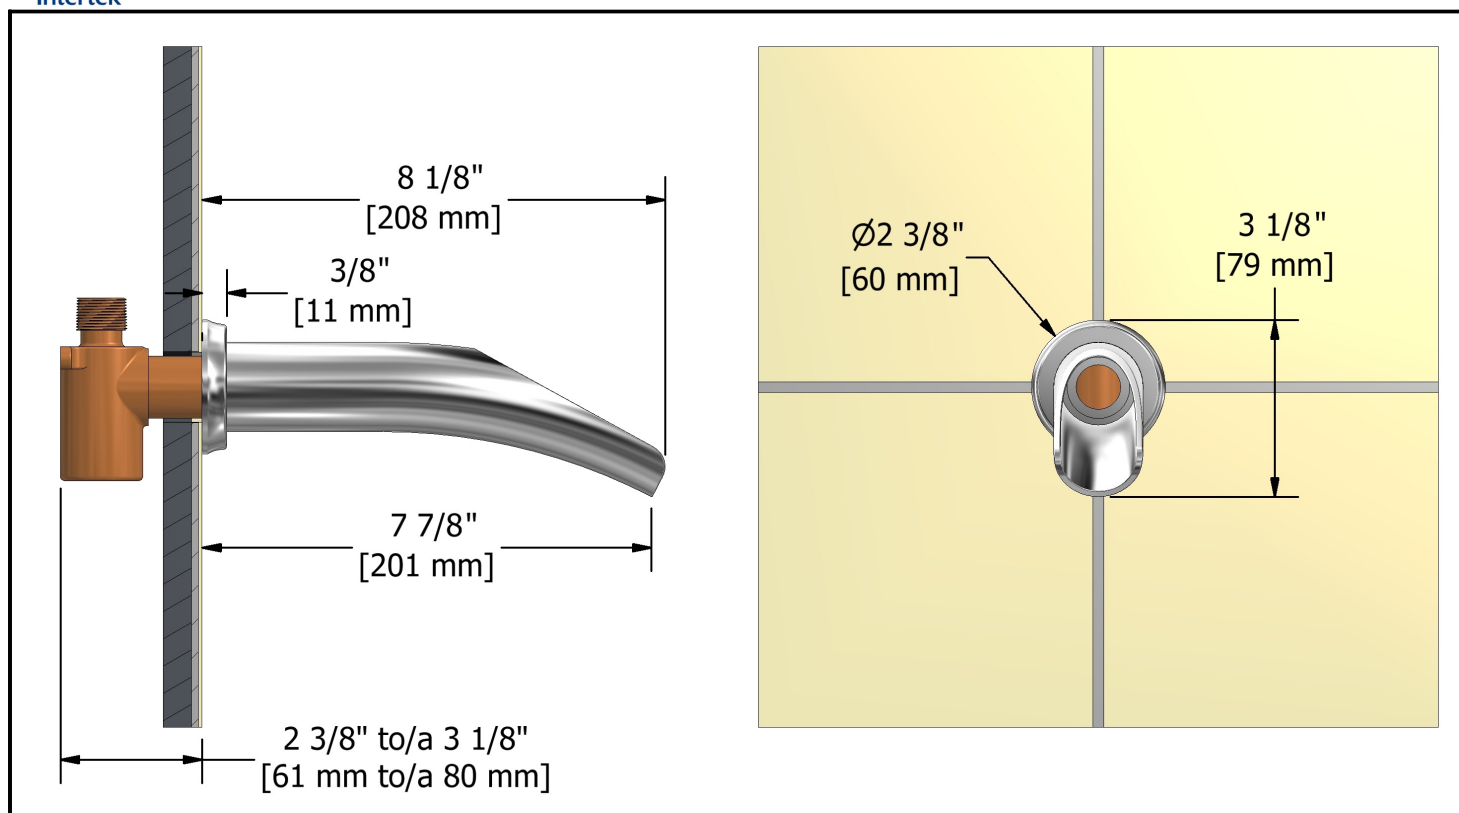

Certifications

- CSA B125.1
- ASME A112.18.1

Warranty

The Riobel inc. product carries a limited LIFETIME warranty on the finish Chrome, Gold (PVD), Brushed nickel (PVD), Night brushed (PVD), Polished nickel (PVD) and all working parts and is guaranteed from the initial date of purchase against all manufacturing defects. Other finished 1 year.

Customer service

Ontario, West Canada : 888-287-5354 Quebec, Maritimes, United States : 866-473-8442