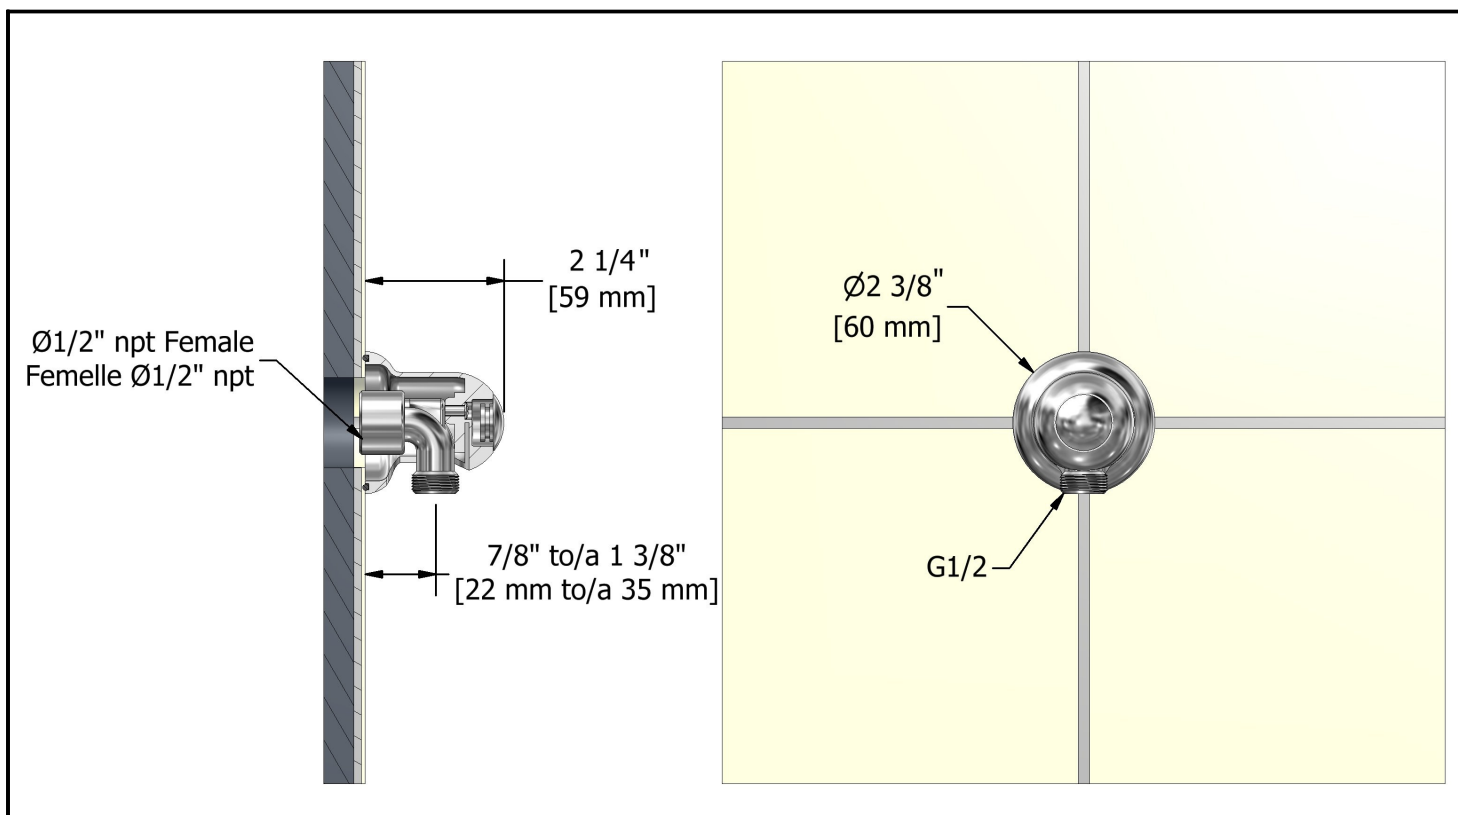

Warranty

The Riobel inc. product carries a limited LIFETIME warranty on the finish Chrome, Gold (PVD), Brushed nickel (PVD), Night brushed (PVD), Polished nickel (PVD) and all working parts and is guaranteed from the initial date of purchase against all manufacturing defects. Other finished 1 year.

Customer service

Ontario, West Canada : 888-287-5354 Quebec, Maritimes : 866-473-8442