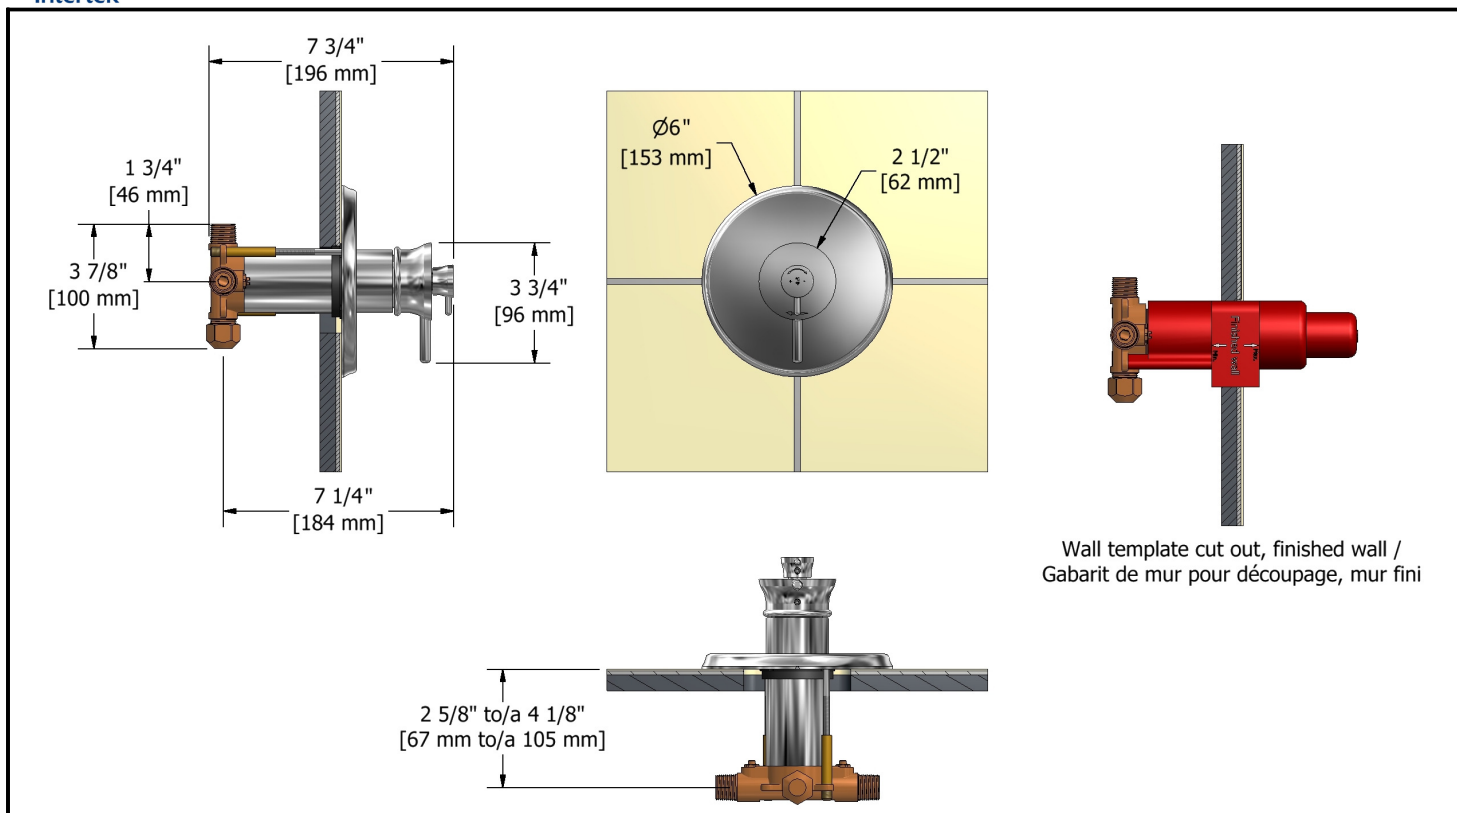

Certifications

- ASSE 1016
- CSA B125.1
- ASME A112.18.1