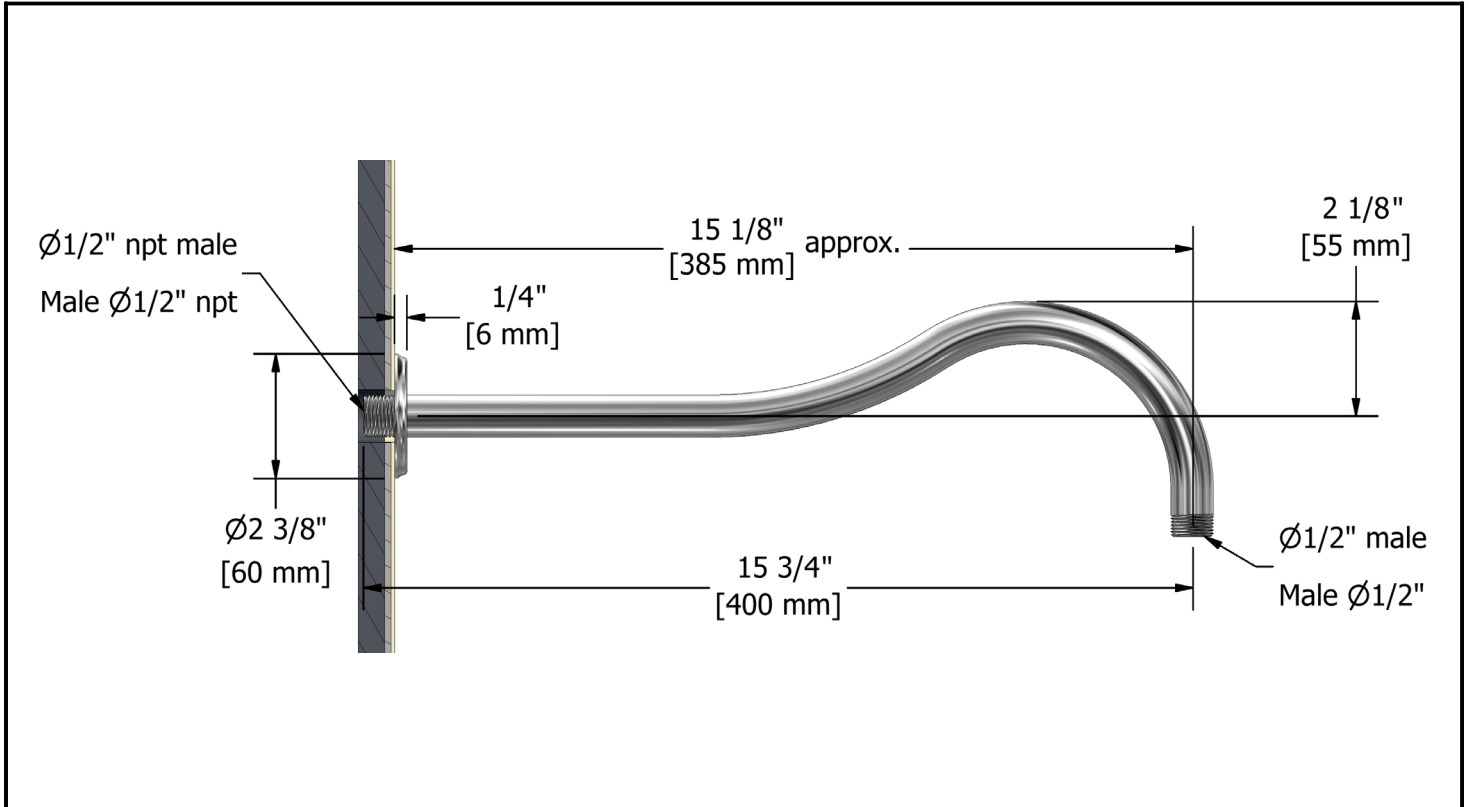

Warranty

The Riobel inc. product carries a limited LIFETIME warranty on the finish Chrome, Gold (PVD), Brushed nickel (PVD), Night brushed (PVD), Polished nickel (PVD) and all working parts and is guaranteed from the initial date of purchase against all manufacturing defects. Other finished 1 year.

Customer service

Ontario, West Canada : 888-287-5354 Quebec, Maritimes, United States : 866-473-8442