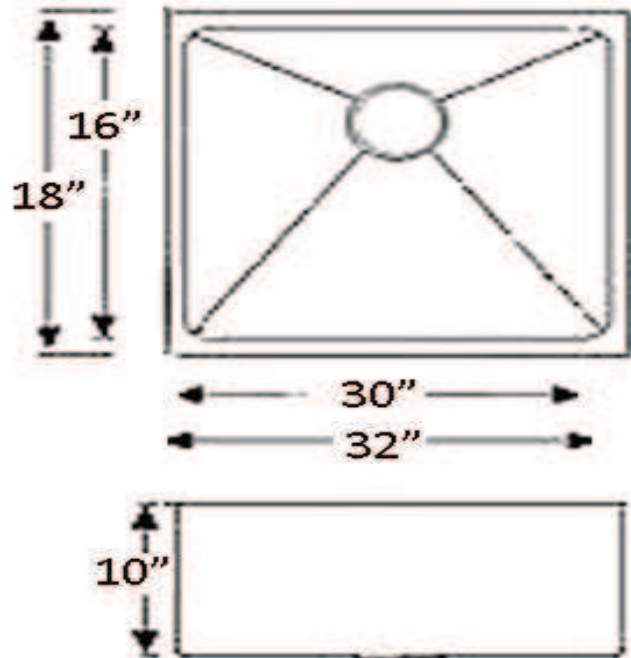

**32" FABYAN SINGLE
BOWL KITCHEN SINK**

Cat. No
KSSSB2162-SS

W: 32"

D: 18"

H: 10"

Features:

- ▶ Rectangular single bowl
- ▶ 16 gauge stainless steel
- ▶ Matte finish
- ▶ Coated for sound insulation
- ▶ Mounting clips and template included
- ▶ Lip is 1-1/16" wide
- ▶ Drain is 3-1/2"
- ▶ Drain sold separately

Compliance Certification
Meets or exceeds the following
specifications: ASME
A112.19.3-2001 for Stainless Steel.

***Please do NOT cut hole without
template or actual product.**

Interior Bowl Dimensions:

Basin Interior: 30" W x 16" L
Basin Depth: 9-1/2"

Dimensions of fixture are nominal and may vary within the range of tolerances established by ANSI Standard A112.19.2. Dimensions and specifications subject to change without notice.