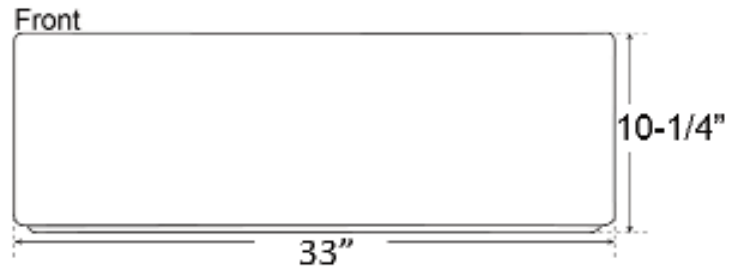

**33" BAILEY SINGLE
BOWL FARMER SINK**

Cat. No
FSSSB2032-SS

W: 33"
D: 20"
H: 10-1/4"

Features:

- ▶ Solid 16 gauge, 304 grade metal construction
- ▶ Tight radius corners
- ▶ Easy maintenance with matte finish
- ▶ Mounting clips included
- ▶ Template is included
- ▶ Insulated for sound reduction
- ▶ Rim width is 1"
- ▶ Drain is 3-1/2"

Compliance Certification
Meets or exceeds the following
specifications: ASME
A112.19.3-2001 for Stainless Steel.

***Please do NOT cut hole without
template or actual product.**

Interior Dimensions:

Basin Interior: 31" W x 18"D
Basin Depth: 10"