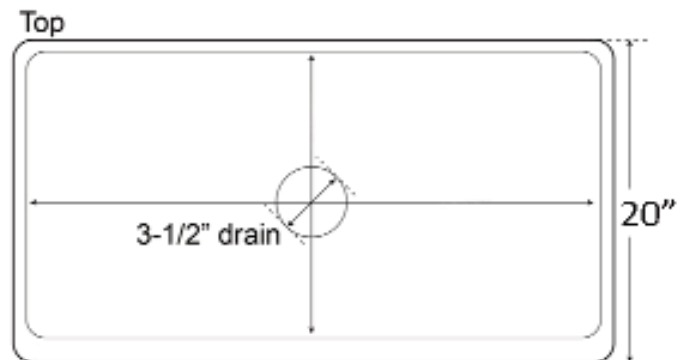

**33" BAILEY SINGLE
BOWL FARMER SINK**

Cat. No
FSSSB2032-SS

W: 33"
D: 20"
H: 10-1/4"

Features:

- ▶ Solid 16 gauge, 304 grade metal construction
- ▶ Tight radius corners
- ▶ Easy maintenance with matte finish
- ▶ Mounting clips included
- ▶ Template is included
- ▶ Insulated for sound reduction
- ▶ Rim width is 1"
- ▶ Drain is 3-1/2"

Compliance Certification
Meets or exceeds the following
specifications: ASME
A112.19.3-2001 for Stainless Steel.

***Please do NOT cut hole without
template or actual product.**

Interior Dimensions:

Basin Interior: 31" W x 18"D
Basin Depth: 10"

Dimensions of fixture are nominal and may vary within the range of tolerances established by ANSI Standard A112.19.2. Dimensions and specifications subject to change without notice.