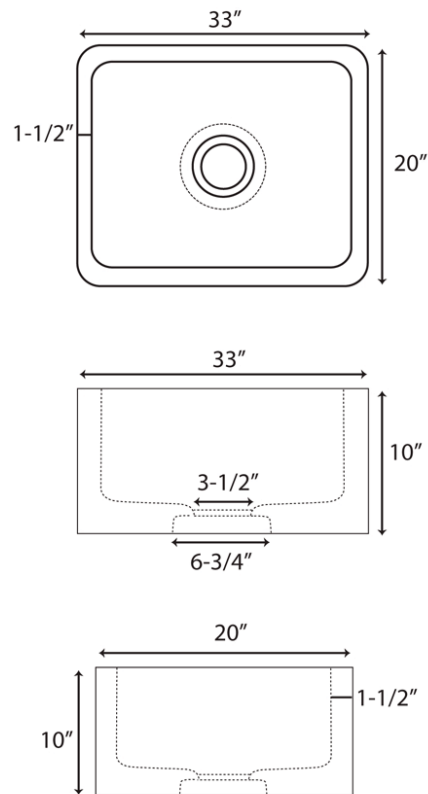

**33" CHARDONNAY SINGLE
BOWL MARBLE FARMER SINK**

Cat. No
FSMSB5036

W: 33"
D: 20"
H: 10"

***Please do NOT cut hole without
template or actual product.**

Interior Bowl Dimensions:

Basin Interior: 30" W x 17" D
Basin Depth: 8-1/2"

Dimensions of fixture are nominal and may vary within the range of tolerances established by ANSI Standard A112.19.2. Dimensions and specifications subject to change without notice.