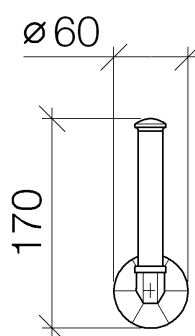

### Product specifications

- Height 6 3/4"
- Flange  $\varnothing$  2 3/8"
- 3 3/4" projection

**Exploded assembly drawing**

**Order quantity**

<b>No.</b>	<b>Article number</b>	<b>Name</b>	<b>Installation quantity</b>
1	083120503ff	cap	1
2	082822553ff	pipe	1
3	09303005390	screw	1
4	083120502ff	cap	1
5	081736508ff	holder	1
6	09311114490	pin	1
7	0517207080090	fixing set	1