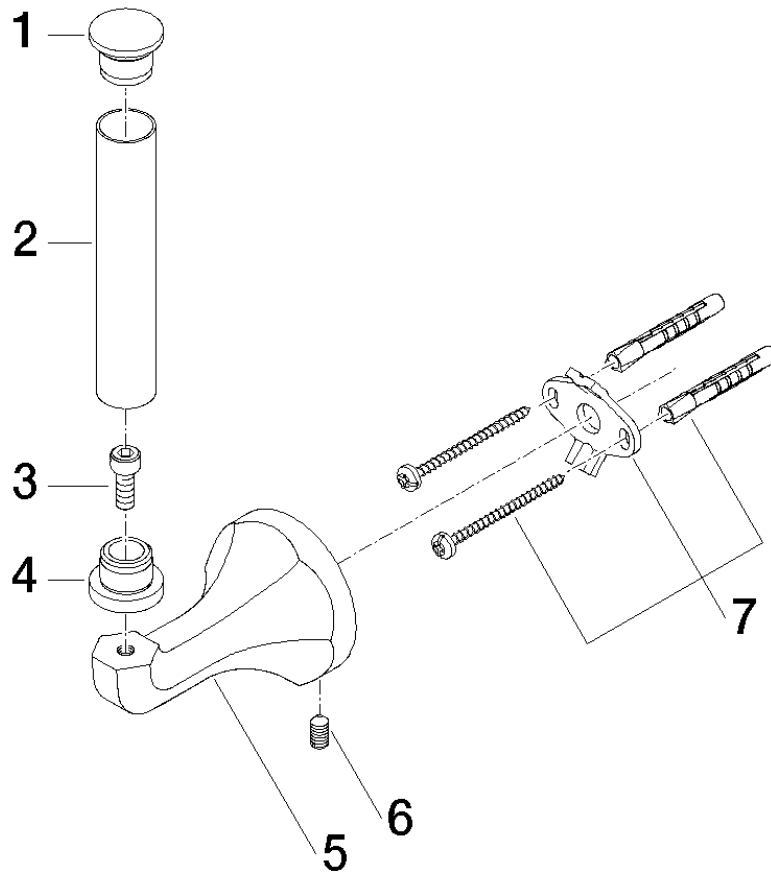

### Product specifications

- Height 6 3/4"
- Flange  $\varnothing$  2 3/8"
- 3 3/4" projection

**Exploded assembly drawing**

**Order quantity**

<b>No.</b>	<b>Article number</b>	<b>Name</b>	<b>Installation quantity</b>
1	083120503ff	cap	1
2	082822553ff	pipe	1
3	09303005390	screw	1
4	083120502ff	cap	1
5	081736508ff	holder	1
6	09311114490	pin	1
7	0517207080090	fixing set	1