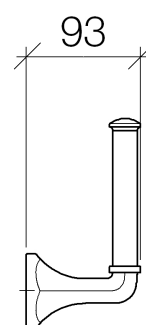

### Product specifications

- Height 6 3/4"
- Flange  $\varnothing$  2 3/8"
- 3 3/4" projection

**Exploded assembly drawing**

**Order quantity**

<b>No.</b>	<b>Article number</b>	<b>Name</b>	<b>Installation quantity</b>
1	083120503ff	cap	1
2	082822553ff	pipe	1
3	09303005390	screw	1
4	083120502ff	cap	1
5	081736508ff	holder	1
6	09311114490	pin	1
7	0517207080090	fixing set	1