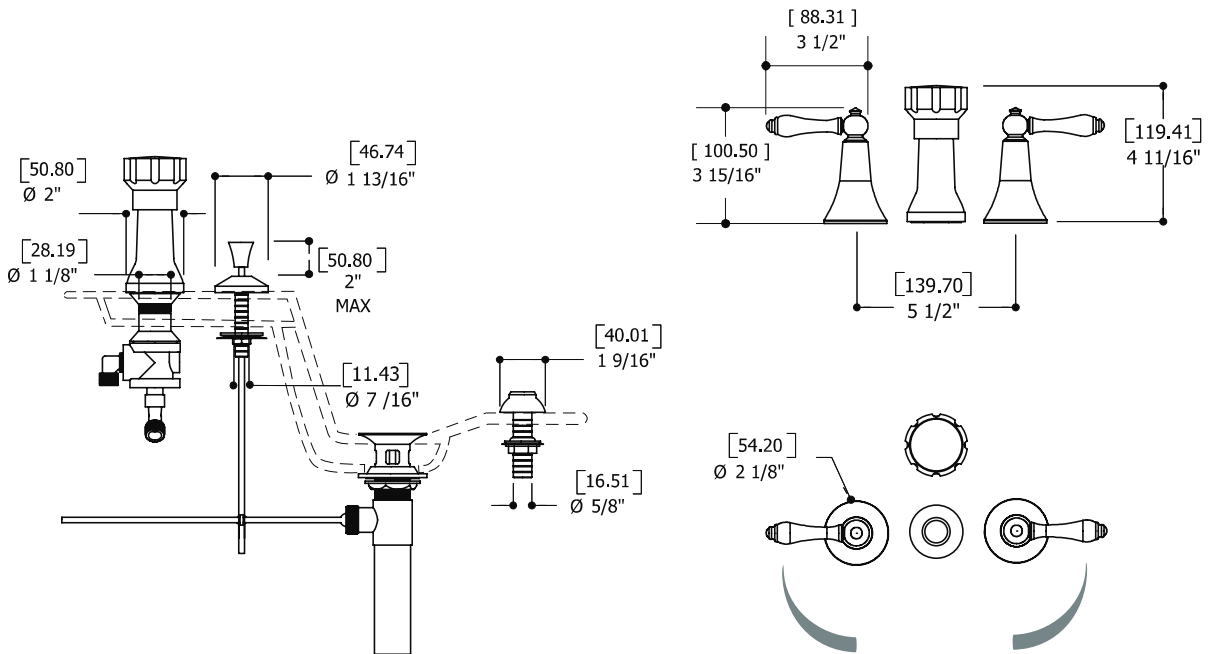

FEATURES

Solid brass construction
 Incorporated vacuum breaker
 Vertical spray
 Mechanical drain # ABDR01002
 Ceramic cartridge # hot ABCA30911 cold ABCA30921
 1/2" connection

FINISHES

Standard
 polished chrome (pc)
 brushed nickel (bn)
 Custom
 19 custom finishes available
 (ask your local Aquabress authorized dealer for details)

WARRANTY

Residential: Limited lifetime warranty to original purchaser
 Commercial: Two years warranty
 (Complete warranty available at www.aquabress.com/warranty)

SPECS AT LARGE

Total faucet height: 4 11/16" Flow rate: full flow
 Mounting hole: 1 3/8" Mounting hole: 1 3/8"
 Counter depth: 1 3/8" Counter depth: 1 3/8"

EXPLOSION PARTS