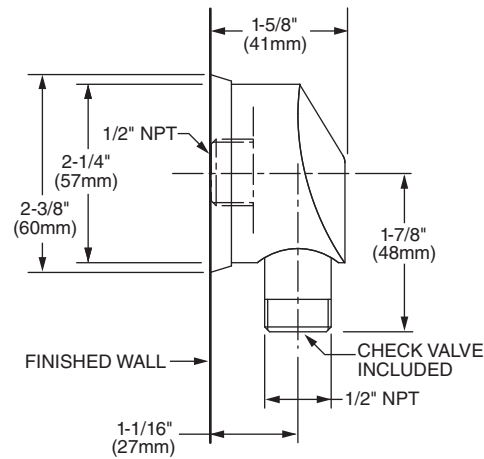

### Features:

- 5 ft. (1.5m) Decorative Metal Hose
- Contemporary single function hand shower
- Hand Shower includes flow restrictor
- Wall Elbow
- 24" Adjustable Bar with bracket
- Maximum Hand Shower Flow Rate: 2.5 GPM (9.5L/min)

**HAND SHOWER**

**ADJUSTABLE BAR**

ROUGH-IN DIAGRAM FOR WALL ELBOW SHOWN ON REVERSE SIDE

## CODES & STANDARDS

These products meet and exceed the following codes and standards:

- ASME A112.18.1
- CSA B125.1

WALL ELBOW

IMPORTANT: These measurements are subject to change or cancellation. No responsibility is assumed for use of superseded or voided pages.