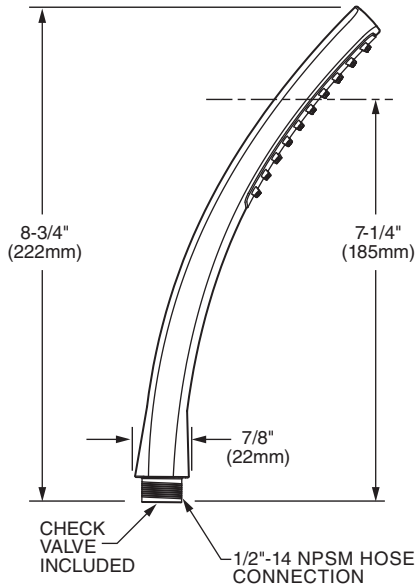

### Features:

- 5 ft. (1.5m) Decorative Metal Hose
- Contemporary single function hand shower
- Hand Shower includes flow restrictor
- Wall Elbow
- 24" Adjustable Bar with bracket
- Maximum Hand Shower Flow Rate: 2.5 GPM (9.5L/min)

Description	Product Number	Available Finishes	Finish Code
Complete Personal Hand Shower Set (Includes Hand Shower, Wall Elbow, Hose & Adjustable Bar)	848/999	Polished Chrome	100
		Brushed Nickel	144
		Platinum Nickel	150
Personal Hand Shower Only	848/008		

**HAND SHOWER**

**ADJUSTABLE BAR**

ROUGH-IN DIAGRAM FOR WALL ELBOW SHOWN ON REVERSE SIDE

## CODES & STANDARDS

These products meet and exceed the following codes and standards:

- ASME A112.18.1
- CSA B125.1

WALL ELBOW

IMPORTANT: These measurements are subject to change or cancellation. No responsibility is assumed for use of superseded or voided pages.