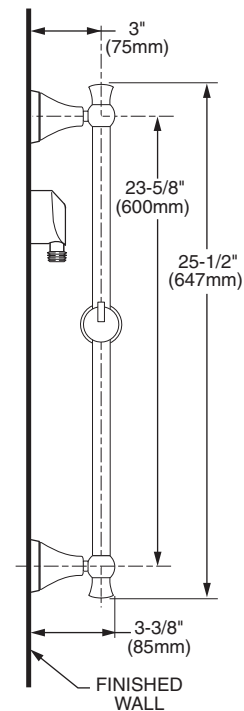

### Features:

- 5 ft. (1.5m) Decorative Metal Hose
- Contemporary single function hand shower
- Hand Shower includes flow restrictor
- Wall Elbow
- 24" Adjustable Bar with bracket
- Maximum Hand Shower Flow Rate: 2.5 GPM (9.5L/min)

Description	Product Number	Available Finishes	Finish Code
Complete Personal Hand Shower Set (Includes Hand Shower, Wall Elbow, Hose & Adjustable Bar)	848/999	Polished Chrome	100
		Brushed Nickel	144
		Platinum Nickel	150
Personal Hand Shower Only	848/008		

**HAND SHOWER**

**ADJUSTABLE BAR**

ROUGH-IN DIAGRAM FOR WALL ELBOW SHOWN ON REVERSE SIDE

## CODES & STANDARDS

These products meet and exceed the following codes and standards:

- ASME A112.18.1
- CSA B125.1

WALL ELBOW

IMPORTANT: These measurements are subject to change or cancellation. No responsibility is assumed for use of superseded or voided pages.