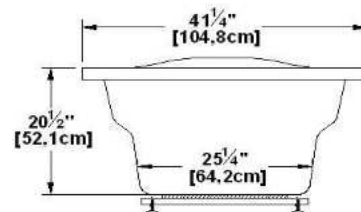

Golfe Xtra 72

Product code : **GX72**

Draft revision : **20121011152433**

External dimensions : **71,5" x 41,5" x 23" [181,6 cm x 105,4 cm x 58,4 cm]**

Serie : **deck mount**

Seats : **2**

2012 catalog page : **41**

Lumbar support : **yes**

Arm rests : **yes**

Low-profile available : **no**

Draft and specs

Specifications	
Capacity :	51 IMP Gal. / 66,5 US Gal. / 231,9 liters
AeroMassage™ :	46 Easy Clean™ air jets
Super AeroMassage™ :	AeroMassage™ + 12 Easy Clean™ air jets
Dynamic Turbo™ :	4 Confort Pulse jets / 4 Confort Swirl jets
Confort Air™ :	46 Easy Clean™ air jets
Characteristics :	n/a

Remarks	
*all measures have a precision of ± 1/4" (0,63cm)	
*internal dimensions taken at 4" (10cm) from bath bottom	
*capacity is measured by filling the soaker to 1-1/2" under the overflow	
*textured skirt available on all freestand products	
*shelf height is 3/4" on all "low-profile" models	