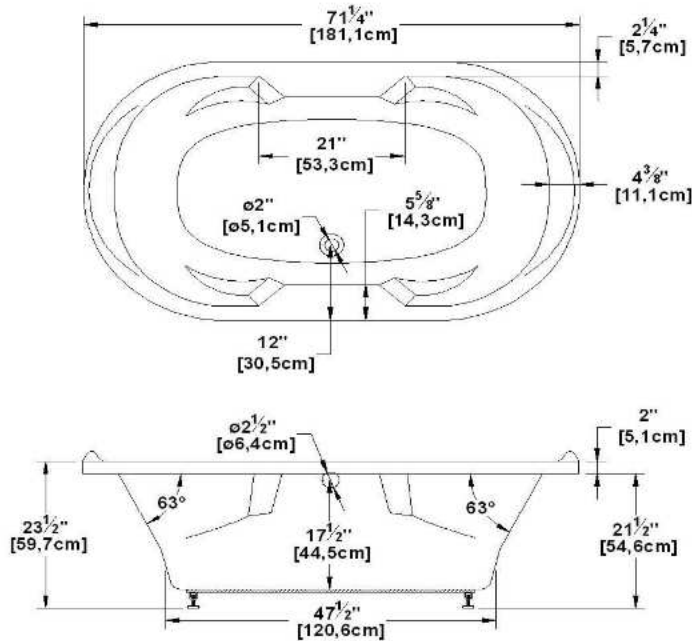

Golfe Xtra 72

Product code : **GX72**

Draft revision : **20121011152433**

External dimensions : **71,5" x 41,5" x 23" [181,6 cm x 105,4 cm x 58,4 cm]**

Serie : **deck mount**

Seats : **2**

2012 catalog page : **41**

Lumbar support : **yes**

Arm rests : **yes**

Low-profile available : **no**

Draft and specs

Specifications	
Capacity :	51 IMP Gal. / 66,5 US Gal. / 231,9 liters
AeroMassage™ :	46 Easy Clean™ air jets
Super AeroMassage™ :	AeroMassage™ + 12 Easy Clean™ air jets
Dynamic Turbo™ :	4 Confort Pulse jets / 4 Confort Swirl jets
Confort Air™ :	46 Easy Clean™ air jets
Characteristics :	n/a

Remarks	
*all measures have a precision of ± 1/4" (0,63cm)	
*internal dimensions taken at 4" (10cm) from bath bottom	
*capacity is measured by filling the soaker to 1-1/2" under the overflow	
*textured skirt available on all freestand products	
*shelf height is 3/4" on all "low-profile" models	