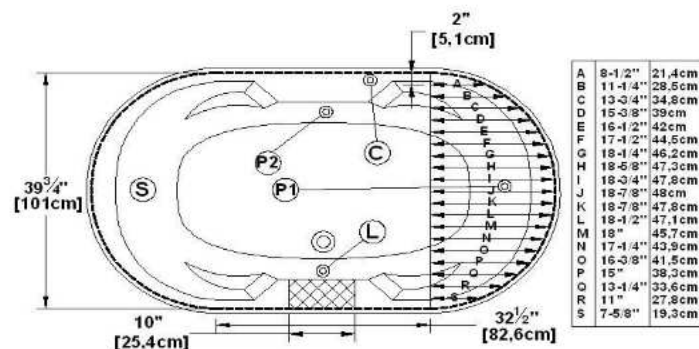

Options and installation

*accessories and decorative lines positions are approximative

Additional(s) note(s) :

Keypad not installed when ordered with remote control.

Legend					
(S)	Blower	(L)	Mood light	(C)	Keypad
(P1)	Pump	(P2)	Grab bar		
Recommended faucets drilling location*					
Duct cut-out line - - - - -					

Available models	
Model	Availability
Soaker alone	X
Confort Air™	X
AeroMassage™	X
Super AeroMassage™	X
Dynamic Turbo™ (not available in the U.S.)	X
Dynamic Turbo™ + AeroMassage™	X
Dynamic Turbo™ + Super AeroMassage™	X

Available recommended options	
Front skirt :	
Recommended drain :	WOCO
Tiling flanges :	unavailable
Floating controller :	available

*It is possible that faucets may be installed elsewhere on the product. Verify, directly on the product, that there are no conflicting parts before drilling.

IMPORTANT NOTE : Specifications, dimensions and models are subject to change.

Visit our website <http://www.oceania-attitude.com> to access up-to-date dimensions and informations. In all cases, information on the website is the most up-to-date. Dimensions may vary slightly. To ensure proper fit, measurements must be taken on the product directly.

Head office

591, avenue des Entreprises
Thetford Mines, Quebec
CANADA G6H 4B2

Phone numbers

No-charge : 1-877-332-4224
Fax : 1-866-460-4334

Internet

Web : <http://www.oceania-attitude.com>
Email : info@oceaniabaths.com