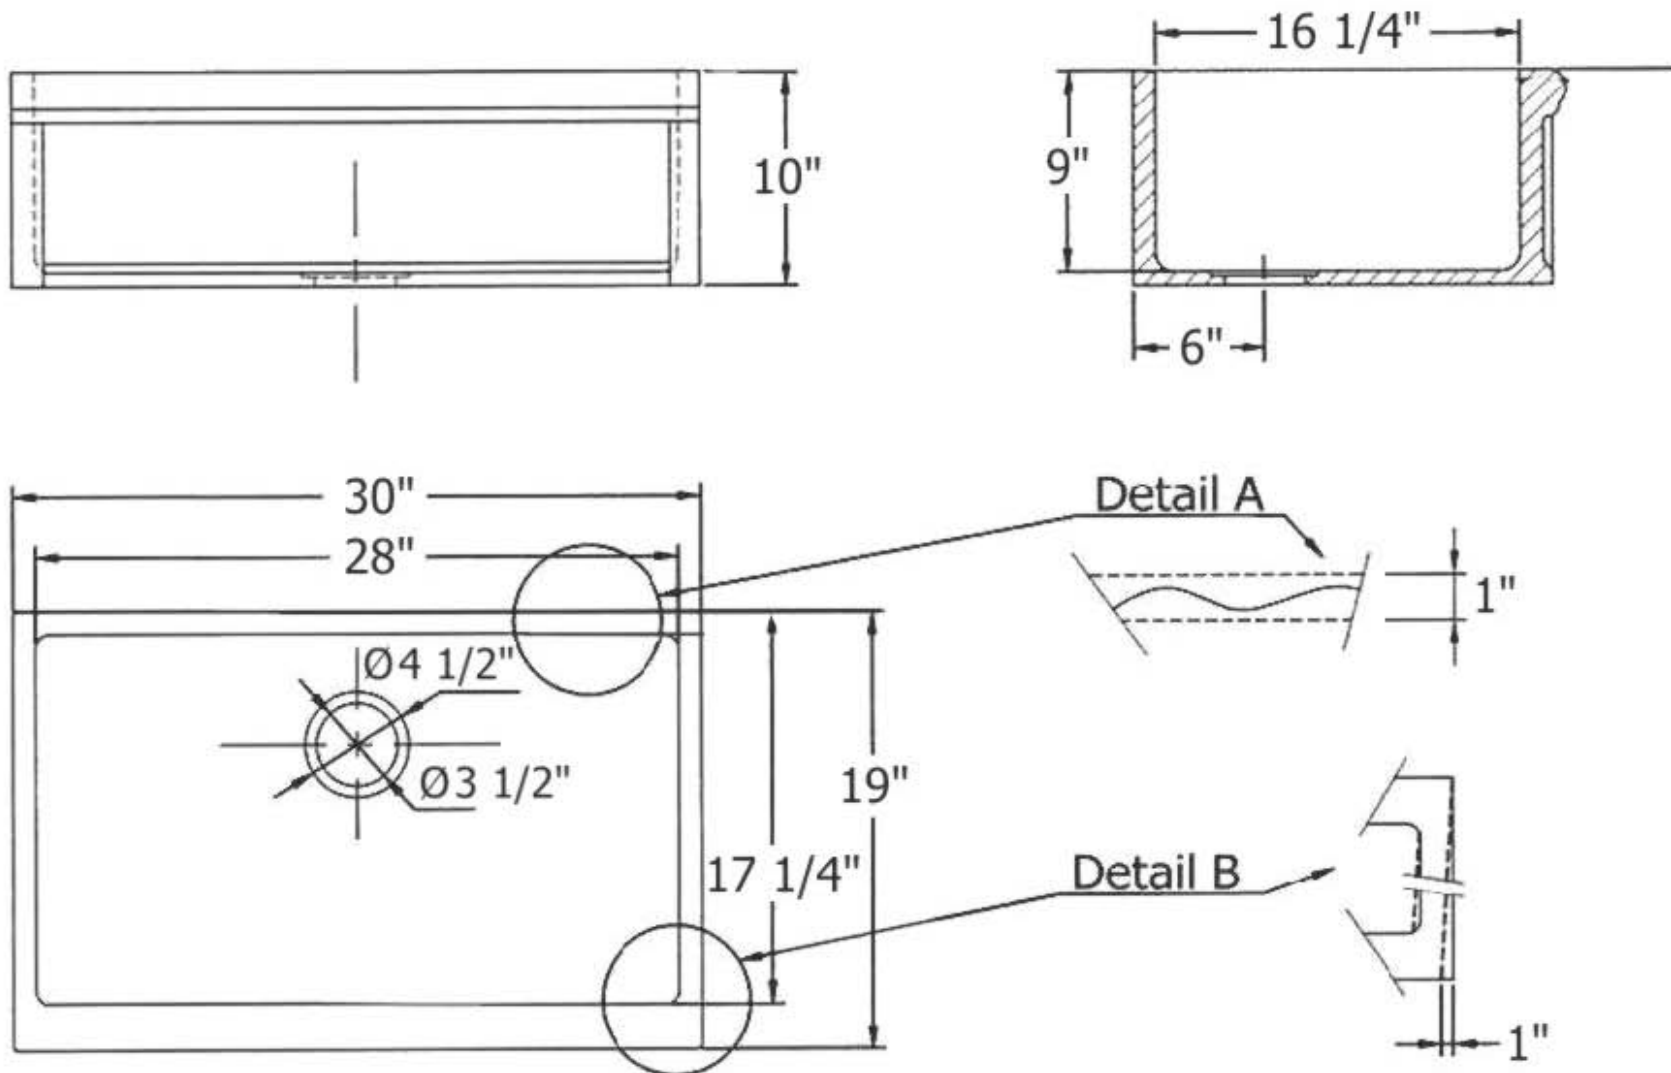

4603 - Fireclay Farmhouse Sink

Note: Due to the nature of Fireclay, variations of up to 1/4" in size can occur. Cabinets and/or countertops should be cut to actual sink measurements after sink is on site.