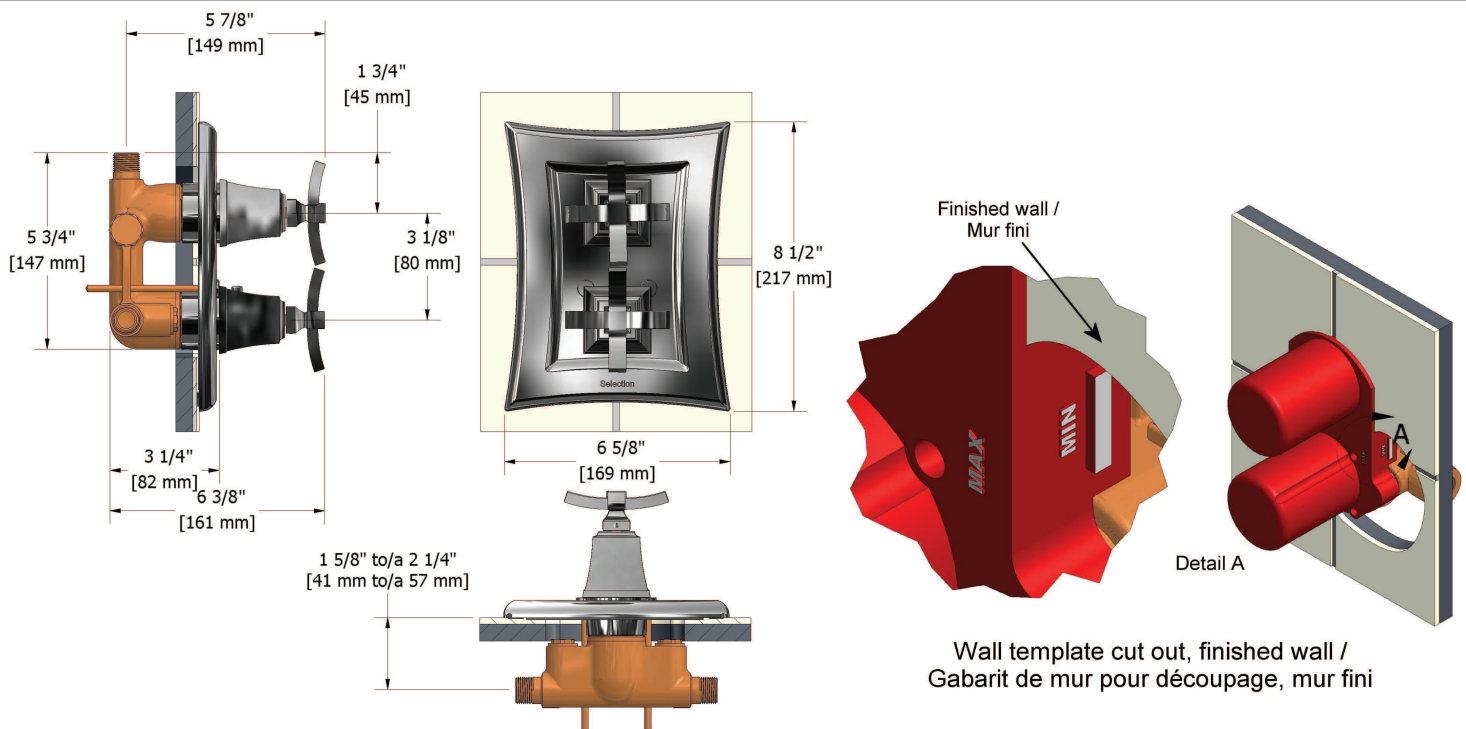

Certifications

- CSA B125.1
- ASME A112.18.1
- ASSE 1016
- CMR248 Approval