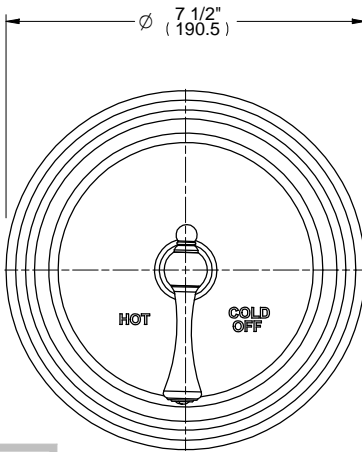

L1

ALTMANS RESERVES THE RIGHT TO MODIFY AND CHANGE SPECIFICATIONS AT ANY TIME. PLEASE VERIFY DIMENSIONS PRIOR TO INSTALLATION.

**Features**  
Available in All Finishes  
All Lead Brass Construction

**Through-Hole Specifications**

DIMENSIONS SHOWN TO NEAREST 1/16"