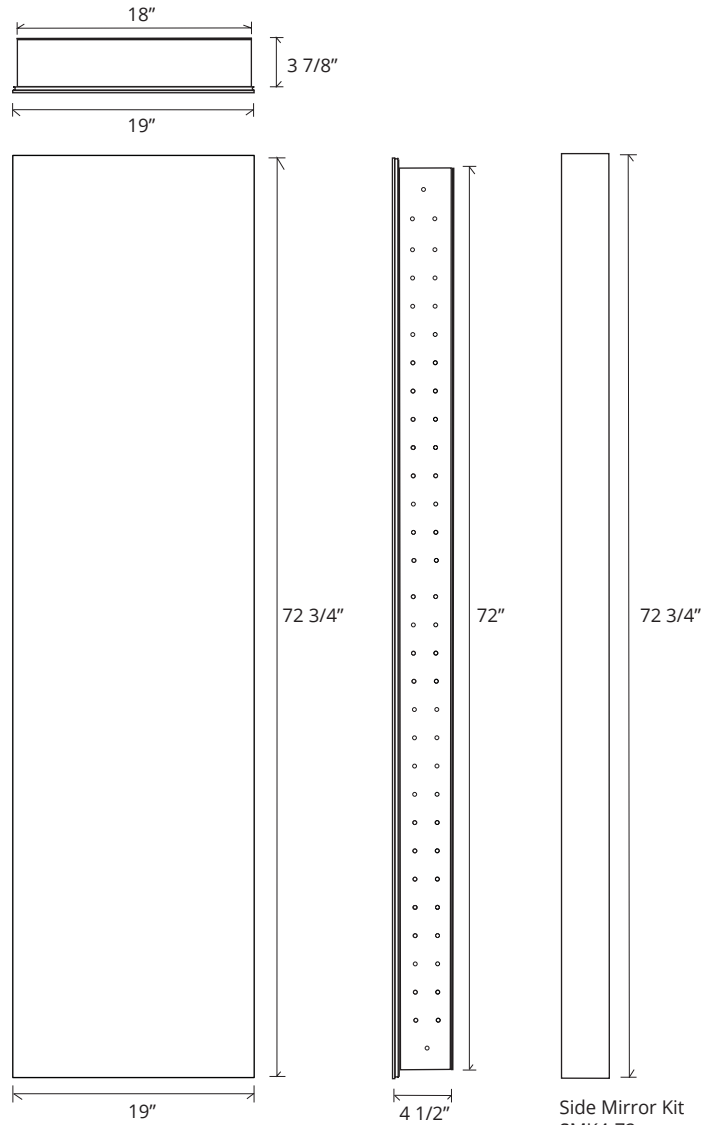

FULL-LENGTH FRAMELESS MIRROR CABINET

GC-2072-4-SC-FM

Side Mirror Kit - Order for Surface Mount, #SMK4-72
 Beveled Mirror also available (add "BM" to model code)

SPECIFICATIONS

Roughing-in Opening	18 3/8" x 72 3/8"
Overall Dimensions	19" x 72 3/4"

GLASSCRAFTERS INC.

Handed Door is available with Left or Right Side Hinges. (add "L" or "R" to model code)

Special Order Glass Colors:

- White
- Black
- Tinted Gray Mirror
- Satin White Mirror
- Satin Gray Mirror
- Satin Bronze Mirror