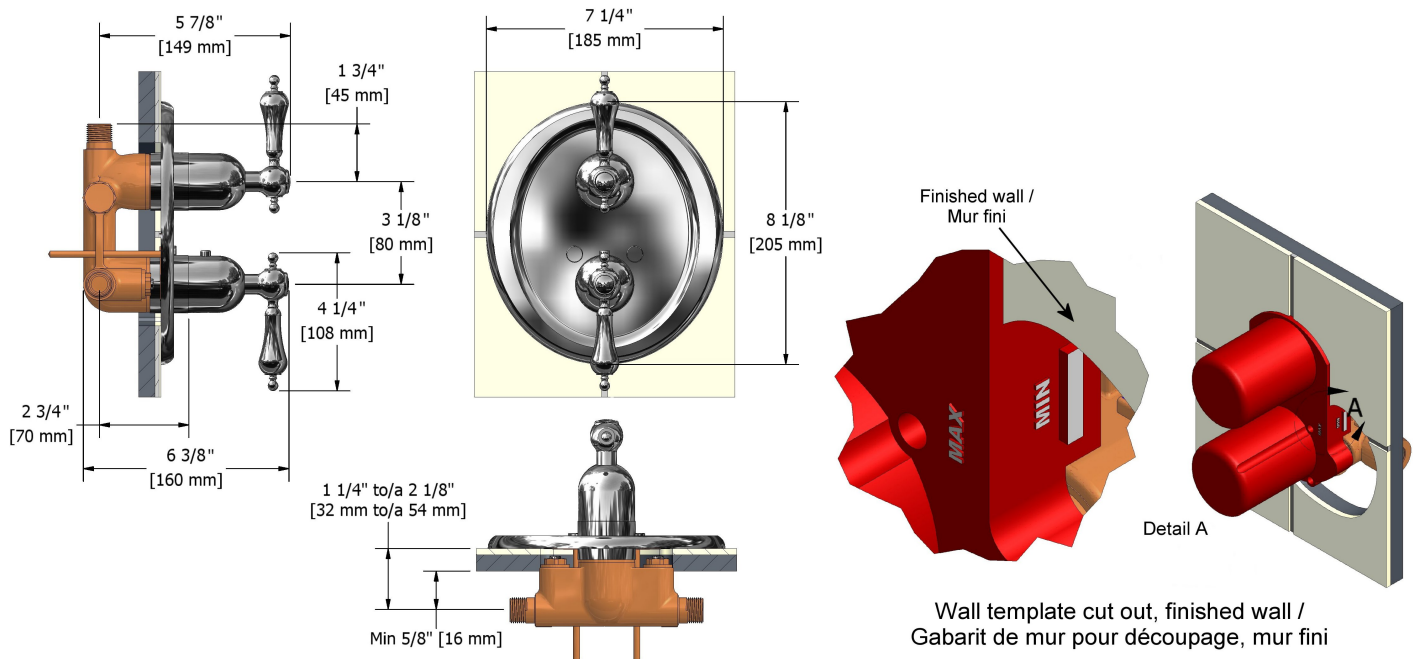

Type T (thermostatic) 3/4" complete valve with shut-off valve
RO32LXX

Specifications

Descriptions

- 3/4" inlet male NPT
- High flow thermostatic cartridge
- Check stops
- 1 integrated volume control
- Three 1/2" outlets male NPT

Available colors

- C : Chrome
- CW : Chrome/White
- BN : Brushed nickel (PVD)
- PN : Polished nickel (PVD)

Available flows

- 57 L/min, 15 gpm (US) 60psi

Cartridges

- 401-125
- 401-306

Certifications

- CSA B125.1
- ASME A112.18.1
- ASSE 1016
- CMR248 Approval