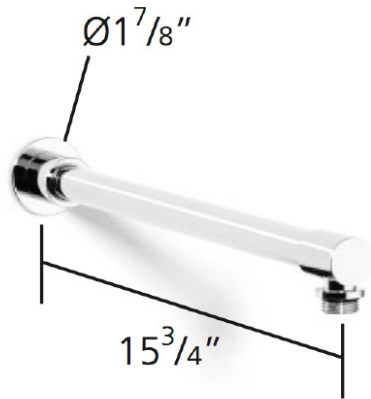

V162-A  
1/2" Shower arm

Finishes: Chrome, Satin Nickel, Matt Black

UK and Worldwide Customer Service Team:  
+44 (0)121 766 4200  
[www.samuel-heath.co.uk](http://www.samuel-heath.co.uk)

USA Customer Service Team:  
[www.samuel-heath.com](http://www.samuel-heath.com)