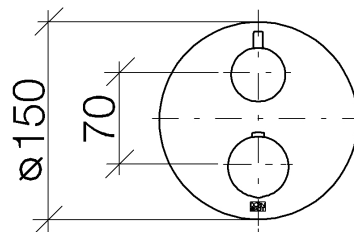

Product specifications

Exposed trim parts only, rough to be ordered separately

- 2x sleeve with adapter, can be cut to length
 - 1/2" ceramic disc cartridge
 - Thermostat cartridge
 - Cover plate \varnothing 5 7/8"
 - Handle with lever
 - 2x mounting nut M 32 x 1
 - **Temperature control handle with safety lock at 100 °F/ 38°C**
 - max temperature can be set on the trim
- [ADA]

- Rough for concealed thermostat with integrated supply stops; 35426970
- Rough for concealed thermostat with integrated supply stops; 35426970

Exploded assembly drawing

Order quantity

No.	Article number	Name	Installation quantity
1	9090031660090	top	1
2	091212053ff	base	1
3	04290611100ff	spindle	1
4	09233002390	nut	2
5	09121200290	fixing cap	1
6	092067006ff	handle	1
7	04173300600ff	handle	1
8	092133010ff	handle	1
9	09160202790	spring	1
10	092033006ff	handle	1
11	093030159ff	screw	1
12	093030160ff	screw	1
13	09303012490	screw	1
14	09121205290	base	1
15	09121205490	base	1
16	09281015290	regulator	1
17	04290602400ff	spindle	1
18	091212051ff	base	1
19	09311113490	pin	1
20	091102242ff	plate	1
21	09303015790	screw	4
22	09300118890	disc	1
23	9030011900090	disc	1
24	09230112490	sleeve	2
25	09184007790	sleeve	2
26	09240425790	nut	2
27	0415020110090	cartridge	1
28	09281015190	regulator	1