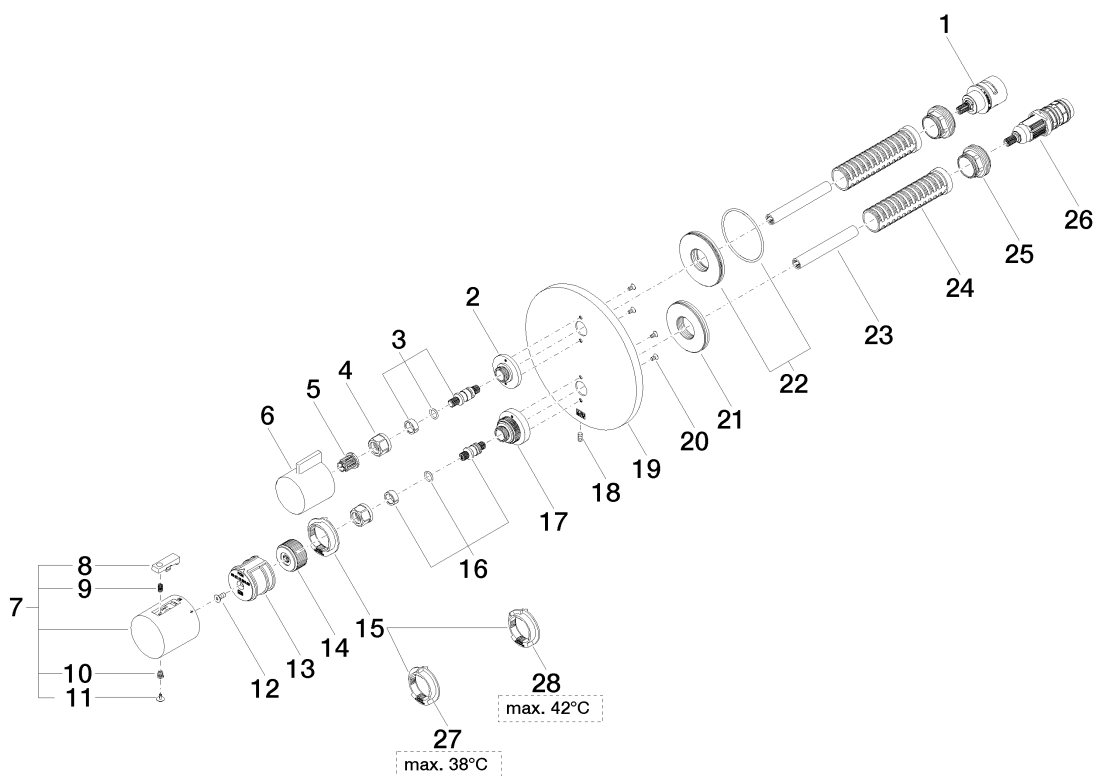

Product specifications

Exposed trim parts only, rough to be ordered separately

- 2x sleeve with adapter, can be cut to length
 - 1/2" ceramic disc cartridge
 - Thermostat cartridge
 - Cover plate \varnothing 5 7/8"
 - Handle with lever
 - 2x mounting nut M 32 x 1
 - **Temperature control handle with safety lock at 100 °F/ 38°C**
 - max temperature can be set on the trim
- [ADA]

- Rough for concealed thermostat with integrated supply stops; 35426970
- Rough for concealed thermostat with integrated supply stops; 35426970

Exploded assembly drawing

Order quantity

No.	Article number	Name	Installation quantity
1	9090031660090	top	1
2	091212053ff	base	1
3	04290611100ff	spindle	1
4	09233002390	nut	2
5	09121200290	fixing cap	1
6	092067006ff	handle	1
7	04173300600ff	handle	1
8	092133010ff	handle	1
9	09160202790	spring	1
10	092033006ff	handle	1
11	093030159ff	screw	1
12	093030160ff	screw	1
13	09303012490	screw	1
14	09121205290	base	1
15	09121205490	base	1
16	09281015290	regulator	1
17	04290602400ff	spindle	1
18	091212051ff	base	1
19	09311113490	pin	1
20	091102242ff	plate	1
21	09303015790	screw	4
22	09300118890	disc	1
23	9030011900090	disc	1
24	09230112490	sleeve	2
25	09184007790	sleeve	2
26	09240425790	nut	2
27	0415020110090	cartridge	1
28	09281015190	regulator	1