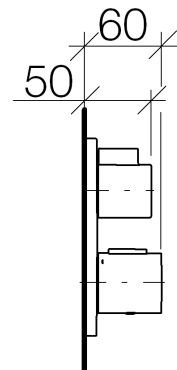

Product specifications

Exposed trim parts only, rough to be ordered separately

- 2x sleeve with adapter, can be cut to length
 - 1/2" ceramic disc cartridge
 - Thermostat cartridge
 - Cover plate \varnothing 5 7/8"
 - Handle with lever
 - 2x mounting nut M 32 x 1
 - **Temperature control handle with safety lock at 100 °F/ 38°C**
 - max temperature can be set on the trim
- [ADA]

- Rough for concealed thermostat with integrated supply stops; 35426970
- Rough for concealed thermostat with integrated supply stops; 35426970

Exploded assembly drawing

Order quantity

No.	Article number	Name	Installation quantity
1	9090031660090	top	1
2	091212053ff	base	1
3	04290611100ff	spindle	1
4	09233002390	nut	2
5	09121200290	fixing cap	1
6	092067006ff	handle	1
7	04173300600ff	handle	1
8	092133010ff	handle	1
9	09160202790	spring	1
10	092033006ff	handle	1
11	093030159ff	screw	1
12	093030160ff	screw	1
13	09303012490	screw	1
14	09121205290	base	1
15	09121205490	base	1
16	09281015290	regulator	1
17	04290602400ff	spindle	1
18	091212051ff	base	1
19	09311113490	pin	1
20	091102242ff	plate	1
21	09303015790	screw	4
22	09300118890	disc	1
23	9030011900090	disc	1
24	09230112490	sleeve	2
25	09184007790	sleeve	2
26	09240425790	nut	2
27	0415020110090	cartridge	1
28	09281015190	regulator	1