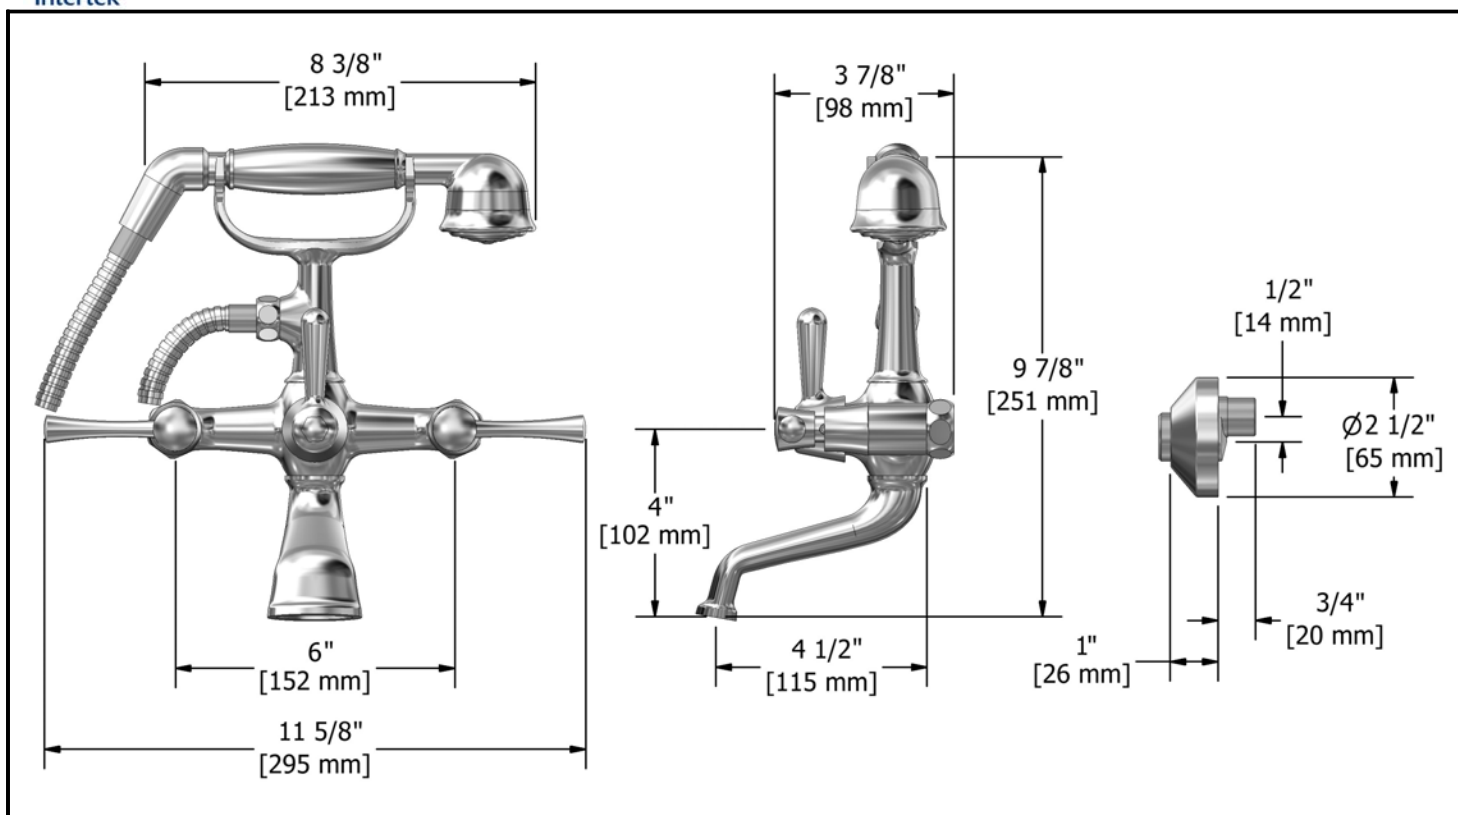

Certifications

- CMR248 Approval
- CSA B125.1
- ASME A112.18.1