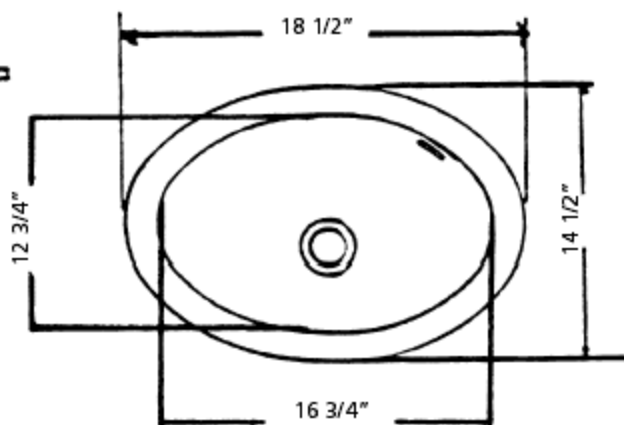

CHEVIOT
PRODUCTS INC.

1-800-444-5969

OVAL Undermount Basin | #1125

OVAL Undermount Basin | #1138

OVAL Undermount Basin | #1142

Note: Rough-in dimensions may vary +/- 1/2" and are subject to change. No responsibility is assumed by Cheviot Products Inc.