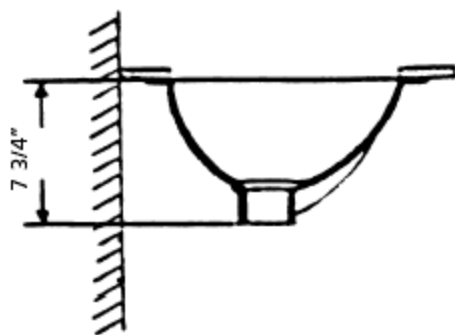

CHEVIOT
PRODUCTS INC.

1-800-444-5969

OVAL Undermount Basin | #1125

OVAL Undermount Basin | #1138

OVAL Undermount Basin | #1142

Note: Rough-in dimensions may vary +/- 1/2" and are subject to change. No responsibility is assumed by Cheviot Products Inc.