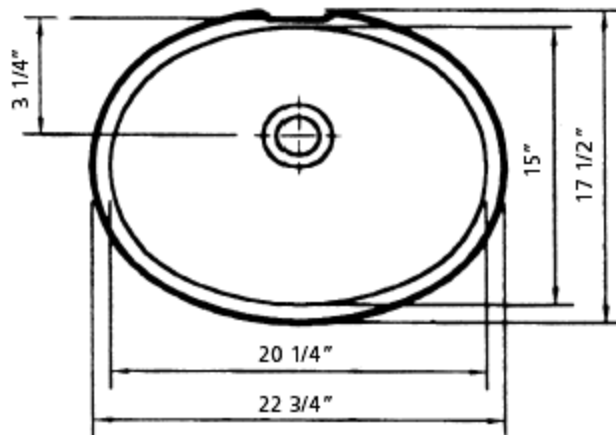

CHEVIOT
PRODUCTS INC.

1-800-444-5969

OVAL Undermount Basin | #1125

OVAL Undermount Basin | #1138

OVAL Undermount Basin | #1142

Note: Rough-in dimensions may vary +/- 1/2" and are subject to change. No responsibility is assumed by Cheviot Products Inc.