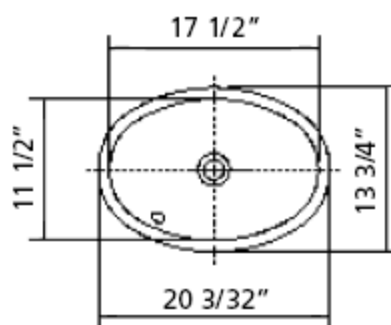

CHEVIOT
PRODUCTS INC.

1-800-444-5969

OVAL Undermount Basin | #1125

OVAL Undermount Basin | #1138

OVAL Undermount Basin | #1142

Note: Rough-in dimensions may vary +/- 1/2" and are subject to change. No responsibility is assumed by Cheviot Products Inc.