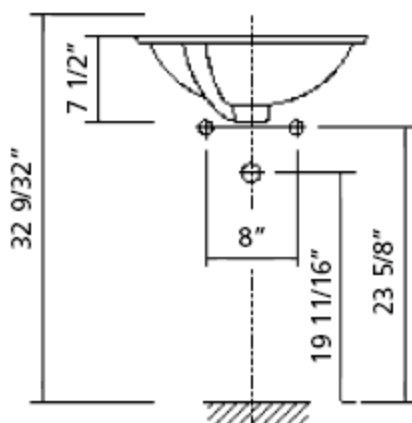

CHEVIOT
PRODUCTS INC.

1-800-444-5969

OVAL Undermount Basin | #1125

OVAL Undermount Basin | #1138

OVAL Undermount Basin | #1142

Note: Rough-in dimensions may vary +/- 1/2" and are subject to change. No responsibility is assumed by Cheviot Products Inc.