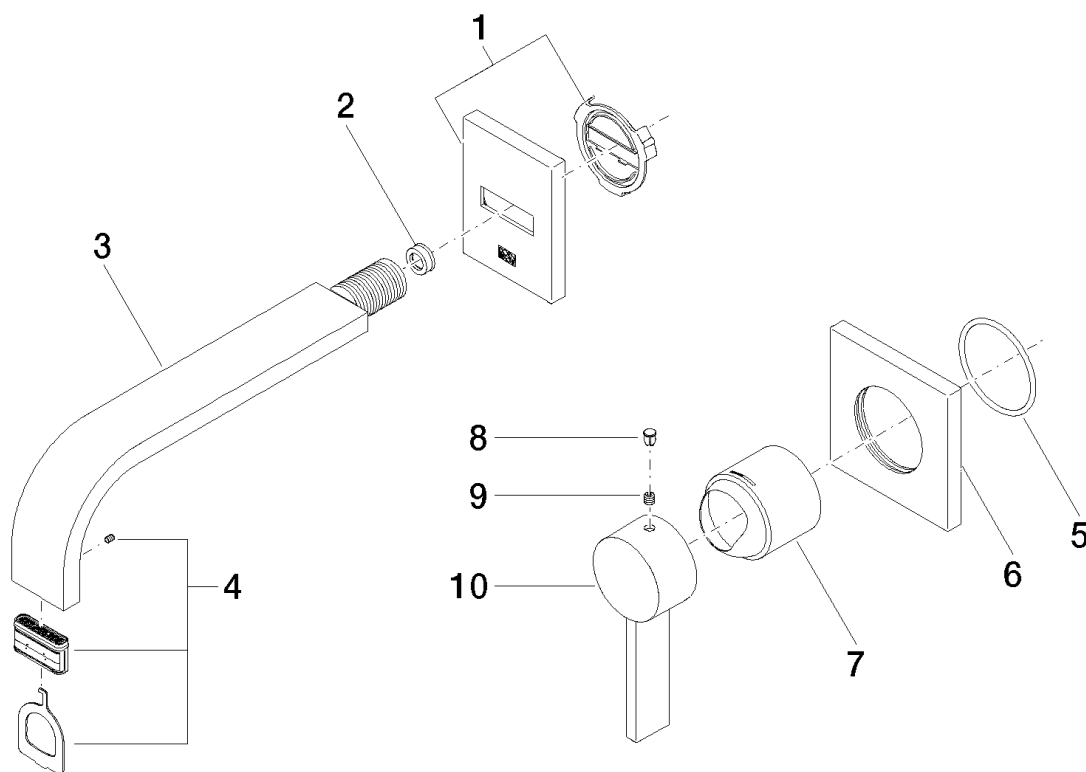

Exploded assembly drawing

Order quantity

No.	Article number	Name	Installation quantity
1	90277803800ff	rosette	1
2	09230107990	flow reducer	1
3	04282214910ff	spout	1
4	9029030450090	aerator	1
5	09141004990	seal	1
6	092778039ff	rosette	1
7	091102287ff	cover	1
8	09312001790	plug	1
9	09311103090	pin	1
10	092078058ff	handle	1