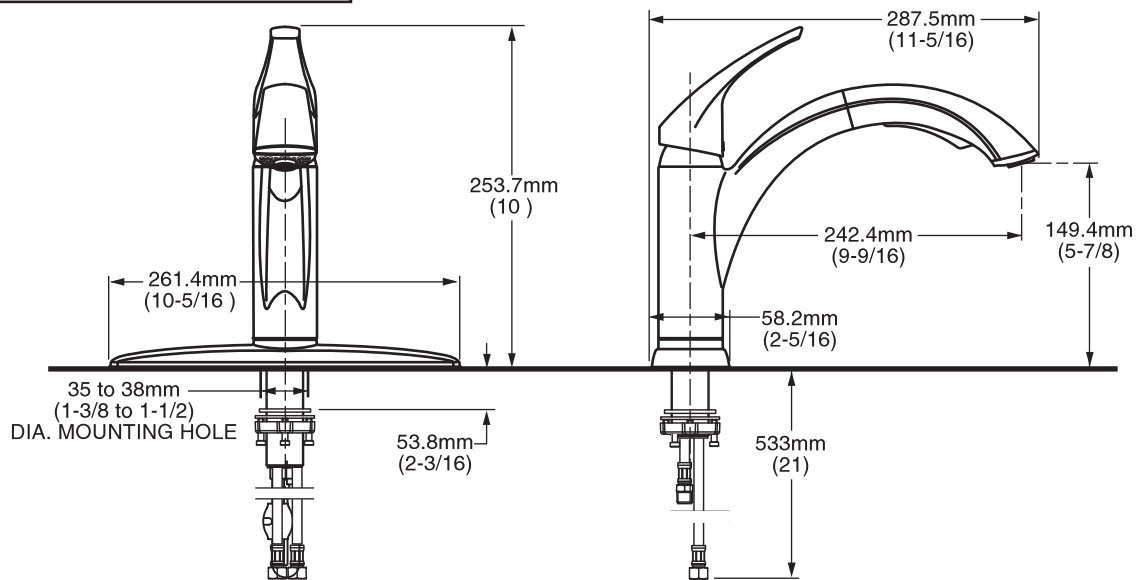

MODEL NUMBER:

- **4101.100 Kitchen Faucet with Pull-out Spray Spout**
Escutcheon plate (installation is optional).

GENERAL DESCRIPTION:

Metal swivel spout. Metal escutcheon plate and metal lever handle. Pull-out spray with adjustable spray pattern and toggle button activation. Hose is (1250mm (48") long. Washerless 40mm ceramic disc valve cartridge. Braided flexible supply hoses with 3/8" compression connections. Brass mounting shank with brass fixation ring. 2.2 gpm/8.3L/min. maximum flow rate. Can be mounted with or without supplied escutcheon plate (escutcheon size 10-5/16"L x 2-5/16"W).

PRODUCT FEATURES:

- Ceramic Disc Valve Cartridge:** Assures smooth, precise valve control and a lifetime of drip-free, maintenance-free performance.
- Memory Position Valving:** Allows user to turn valve on and off at preferred temperature setting without readjusting handle position each time.
- Low Lead:** Meets NSF Standard 61/Section 9 & Prop 65 lead requirements.
- Integral Check Valves:** Prevents back flow.
- Pull-out Spray:** With toggle button activation. Switches water flow from stream to spray.
- Choice of Finishes:** Available in Polished Chrome or Stainless Steel (PVD) finishes.

SUGGESTED SPECIFICATION:

Single control kitchen faucet shall feature swivel pull-out spray with toggle button activation, metal escutcheon plate and metal lever handle. Shall also feature washerless ceramic disc valve cartridge, flexible hose supplies and two integral check valves. Fitting shall be American Standard Model # 4101.001._____.