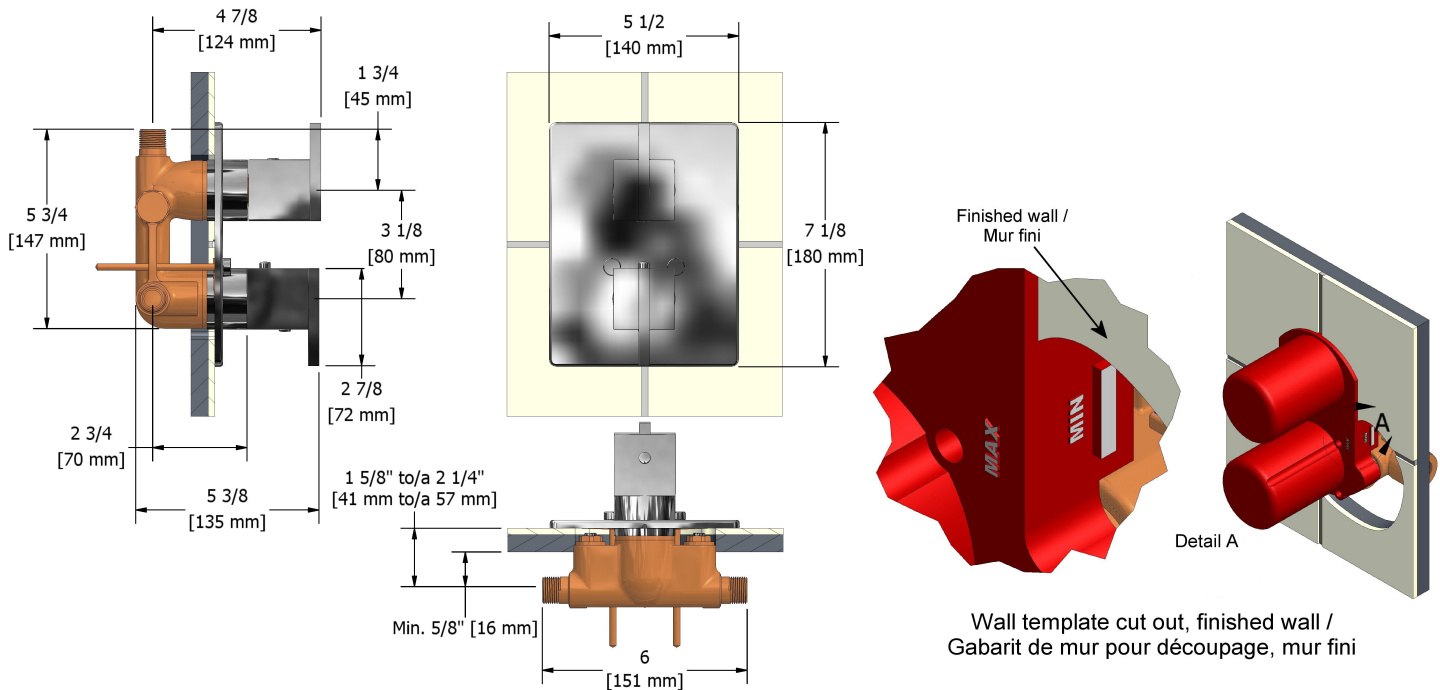

Type T/P 1/2" complete valve with shut-off valve
QSTQ42XX

Specifications

Descriptions

- 1/2" inlet male NPT
- Thermostatic/pressure balance cartridge
- Check stops
- 1 integrated volume control
- Three 1/2" outlets male NPT

Available colors

- C : Chrome
- BN : Brushed nickel (PVD)

Available flows

- 46 L/min, 12 gpm (US) 60psi

Cartridges

- 401-079 (Volume control)
- 401-107 (Thermostatic pressure balance)

Certifications

- CSA B125.1
- ASME A112.18.1
- ASSE 1016
- CMR248 Approval