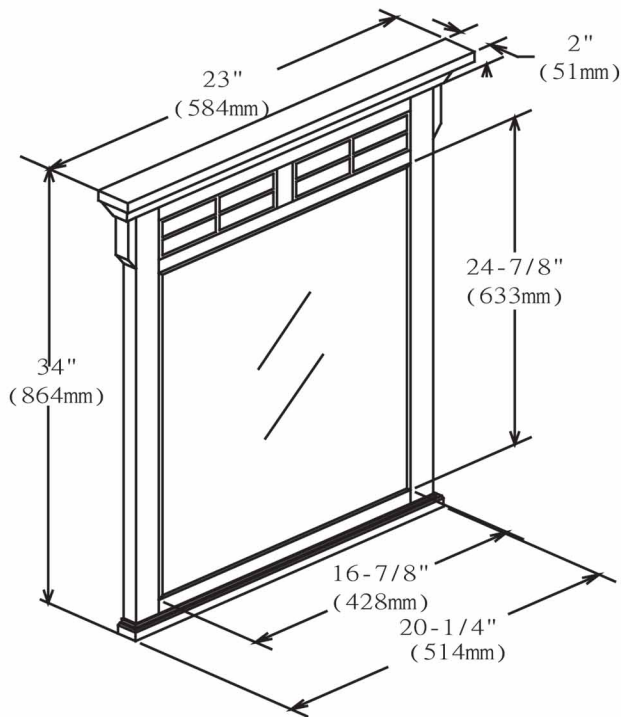

169-M23

23" Mirror

SPECIFICATION SHEET

Features

Mirror :5/8" Beveled edge
 Materials: Poplar solids with Cherry veneers
 Mounting: Wire
 Glass:16-7/8"x24-7/8"

Colors/ Finish

169-Cognac

Date:2012/03/02