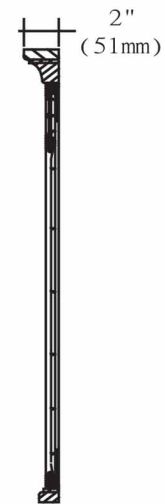

169-M23

23" Mirror

SPECIFICATION SHEET

Features

Mirror :5/8" Beveled edge
 Materials: Poplar solids with Cherry veneers
 Mounting: Wire
 Glass:16-7/8"x24-7/8"

Colors/ Finish

169-Cognac

Date:2012/03/02