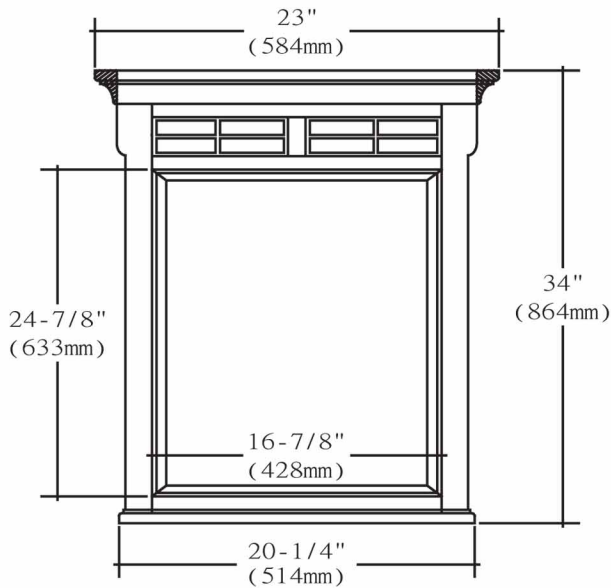

169-M23

23" Mirror

SPECIFICATION SHEET

Features

Mirror :5/8" Beveled edge
 Materials: Poplar solids with Cherry veneers
 Mounting: Wire
 Glass:16-7/8"x24-7/8"

Colors/ Finish

169-Cognac

Date:2012/03/02