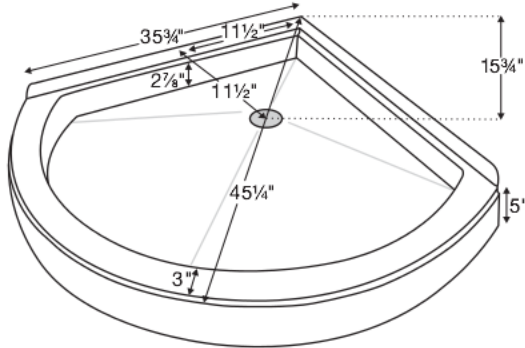

MTSB-36CT

35.75" x 35.75" x 5"

Curved Front

Standard Colors: Part # SB36CT **\$1,171** Choose from:
White (CWH), Bone (CBN), Biscuit (CBS), Almond (CAL)

Other Colors: Part # SB36CTGRP1 **\$1,372** Choose from:
Black (CBL), Cashmere (CCM), Ice Gray (CIG), Red (CRED)
Mexican Sand (CMS), Sandbar (CSB), Sterling Silver (CSS)

Teak Shower Tray (TK-36CT) **\$638**

Teak Bath Mat (TK-MAT3018) (custom sizes also available) **\$345**

CONSTRUCTION AND STANDARD FEATURES

- Single, front threshold design; 3.5" drain opening pre-drilled.
- Integral tile flange on 2 sides to facilitate installation.
- Textured bottom that meets ASTM F-462-1994 certification requirements for safer showering.
- Durable Lucite® cast acrylic shell is extremely scratch- and stain-resistant, yet renewable because the color goes all the way through the material.
- Non-porous surface makes cleaning and sanitizing faster and more effective.
- Multi-layered backing of thick fiberglass / resin / titanium encloses wood reinforcement to prevent flexing of floor pan.
- At least 30% thicker and stronger than other makes.
- Lead time - 5 business days.
- 10-year Limited Residential Warranty.
- Shipping Weight: 65 lbs