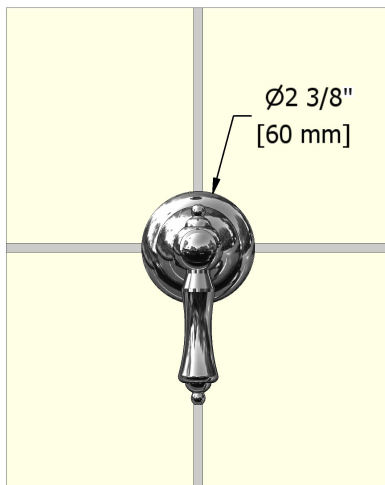

Sizes, models and finishes may differ from those presented.

Warranty

The Riobel inc. product carries a limited LIFETIME warranty on the finish Chrome, Gold (PVD), Brushed nickel (PVD), Night brushed (PVD), Polished nickel (PVD) and all working parts and is guaranteed from the initial date of purchase against all manufacturing defects. Other finished 1 year.

Customer Service

Ontario, West Canada : 888-287-5354 Quebec, Maritimes, United States : 866-473-8442