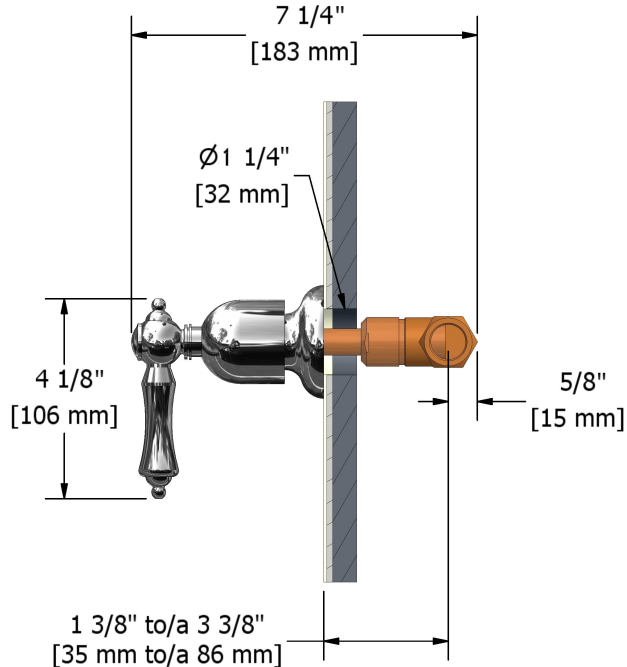

1/2" shut-off valve
PR20LXX

Specifications

Descriptions

- 1/2" inlet male NPT
- 1/2" ceramic cartridge

Available colors

- C : Chrome
- CW : Chrome/White
- BN : Brushed nickel (PVD)

Cartridges

- 401-451

Certifications

- CSA B125.1
- ASME A112.18.1
- CMR248 Approval

Sizes, models and finishes may differ from those presented.

Warranty

The Riobel inc. product carries a limited LIFETIME warranty on the finish Chrome, Gold (PVD), Brushed nickel (PVD), Night brushed (PVD), Polished nickel (PVD) and all working parts and is guaranteed from the initial date of purchase against all manufacturing defects. Other finished 1 year.