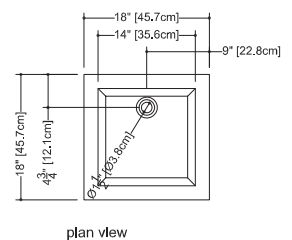

WETSTYLE cannot be held responsible for any technical errors and reserves the right to make revisions without notice.

Approximate measurement.
The manufacturer accept 1/4" (6.35mm) variance.

www.WETSTYLE.CA - Montreal - Canada
Tel. 450.536.9000 - 1 888.536.9001 - Fax. 450.536.0202