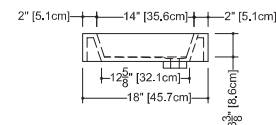

Cube

VC 18

inch 18x18x4 mm 457x457x102

■ interior dimensions

inch 14x14x3.375 mm 356x356x86

■ weight

lb - 16.50 kg - 8

■ installation

WETSTYLE cannot be held responsible for any technical errors and reserves the right to make revisions without notice.

Approximate measurement.
The manufacturer accept 1/4" (6.35mm) variance.

www.WETSTYLE.CA - Montreal - Canada
Tel. 450.536.9000 - 1 888.536.9001 - Fax. 450.536.0202