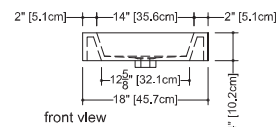

Cube

VC 18

inch 18x18x4 mm 457x457x102

■ interior dimensions

inch 14x14x3.375 mm 356x356x86

■ weight

lb - 16.50 kg - 8

■ installation

WETSTYLE cannot be held responsible for any technical errors and reserves the right to make revisions without notice.

Approximate measurement.
The manufacturer accept 1/4" (6.35mm) variance.

www.WETSTYLE.CA - Montreal - Canada
Tel. 450.536.9000 - 1 888.536.9001 - Fax. 450.536.0202