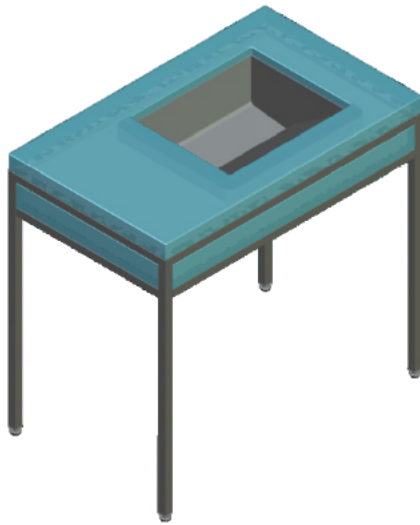

# 36" Ebb® Concept Console/Table

**Model Shown: 9110-S-RDC05-3670-NFD**  
 36" Ebb Concept Console/Table, Satin Finish Frame, Storage Shelves, Skye Resin, Satin Finish 19" Long Ebb Basin Right Configured, No Faucets Drilling

- **36" CAST RESIN DECK WITH STAINLESS STEEL FRAME TABLE MADE EXCLUSIVELY FOR NEO-METRO'S EBB (HIDDEN DRAIN STAINLESS STEEL) BASIN**
- **Stainless Steel Frame Construction Satin Finish is Standard Optional Finishes include Mira High Polish, White Gloss and Black Matte Powdercoat**
- **Colored Resin Deck - Various Colors available; custom color can be specified**
- **Deck in White Solid Surface is also Available**
- **Optional Storage Shelves**
- **Optional Towel Bar**
- **Left, Right, or Centered Ebb Basin Placement in Deck**
- **Adjustable Levelers for Uneven Floors**
- **Attractive Undercounter LED Lighting is Available**
- **Neo-Metro Stainless Steel Faucets are Available**