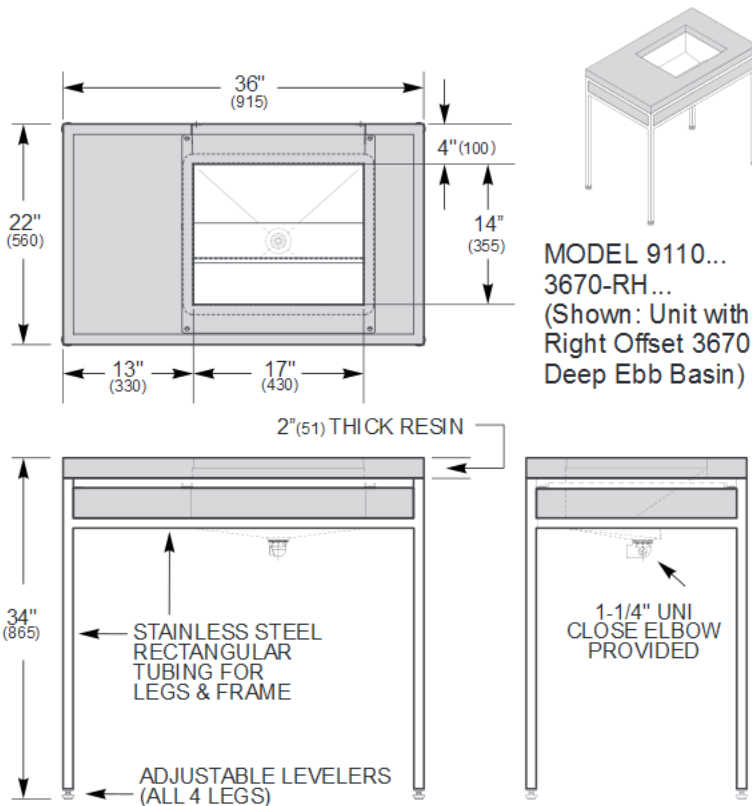

36" Ebb® Concept Console/Table

PRODUCT Specification . . . The 36" Ebb Concept Console/Table includes a 2" (51mm) thick resin or solid surface (RDC10) deck with an opening to accommodate an under mounted Ebb Basin. The unit is configured for the 3670 Deep Ebb Basin or 3673 Shallow Ebb Basin. A 1-1/4" UNI close elbow is provided for the Ebb Basin drain. The waste assembly is not provided. The basin can be placed on either left (-LH) or right (-RH) side of a 13" (330 mm) counter space. A center (-CTR) configuration is also available leaving 9-1/2" (241 mm) on both sides. The frame is constructed of Satin Finish (standard) stainless steel rectangular tubing. The stainless steel frame is also available in Mira Finish, White Gloss Powdercoating or

Black Matte Powdercoating. The resin countertop is available in a variety of standard colors. Neo-Metro can also custom color match the resin deck to a Pantone® color or customer color sample. A white solid surface countertop is additionally available. Side panels match the selected countertop material. Storage shelf and towel bar options are available. Adjustable levelers are provided on each leg for uneven floors. An under counter LED lighting system is available with resin countertops only. Neo-Metro stainless steel faucets are available and sold separately.

Neo-Metro assumes no responsibility for use of void or suspended data. All dimensions are nominal and subject to manufacturer change without notice.

INSTALLATION INSTRUCTIONS ARE AVAILABLE