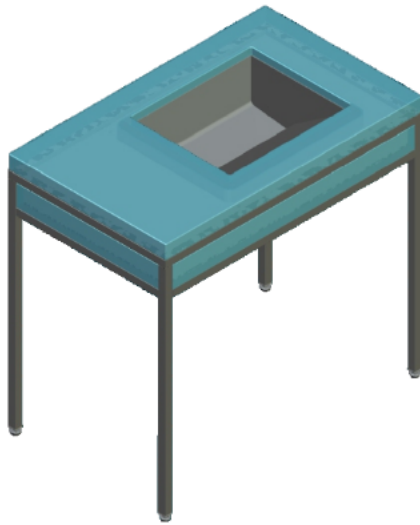

36" Ebb® Concept Console/Table

Model Shown: 9110-S-RDC05-3670-NFD
36" Ebb Concept Console/Table, Satin Finish Frame, Skye Resin,
Satin Finish 19" Long Ebb Basin Right Configured, No Faucets Drilling

DESCRIPTION **MODEL/OPTION #**

Add(+)

D EBB BASIN SELECTION - Required Selection INIT.

1. **Deep Ebb Basin**
2. ☐ Satin (standard) -3670
   - ☐ Mira (high polish) -3670-HP
   - ☐ White Gloss Powdercoat -3670-EG-10
   - ☐ Black Matte Powdercoat -3670-EG-22

1. **Shallow Ebb Basin**
2. ☐ Satin (standard) -3673
   - ☐ Mira (high polish) -3673-HP
   - ☐ White Gloss Powdercoat -3673-EG-10
   - ☐ Black Matte Powdercoat -3673-EG-22

1. **Option for Ebb Basin**
2. ☐ Overflow Waste Outlet - OF

REQUIRED

Please indicate location of basin:

☐ - LH
Left Offset

☐ - CTR
Centered

☐ - RH
Right Offset

Add(+)

E UNDERCOUNTER LIGHTING INIT.

This option is not available with -RDC10 (Blanco Deck)

- ☐ **LED Lighting System (110 Volts)** - LGT
- ☐ **LED Lighting System (220 Volts)** - LGT-220V

This product is compliant with Canadian UPC and IAPMO requirements.

Stainless Steel Frame and Basin are Recyclable

Neo-Metro is a Member of U.S. Green Building Council