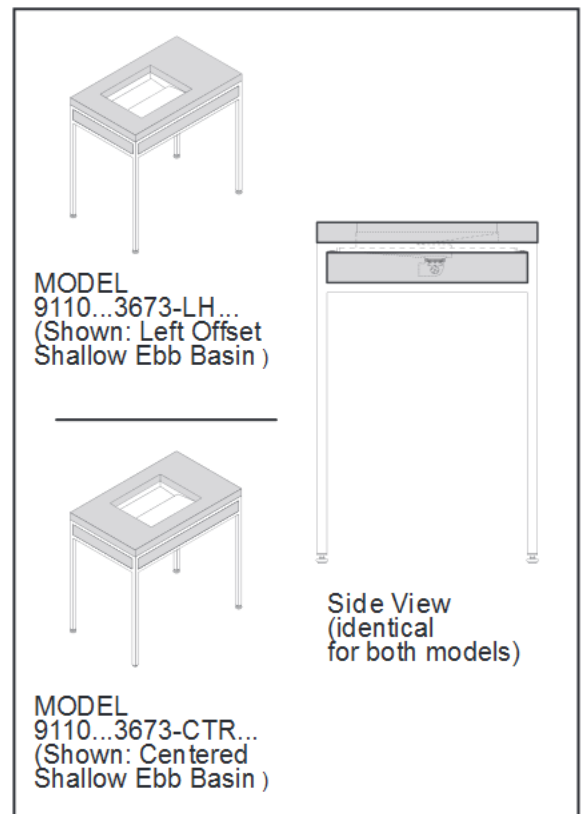

36" Ebb® Concept Console/Table

PRODUCT Specification . . . The 36" Ebb Concept Console/Table includes a 2" (51mm) thick resin or solid surface (RDC10) deck with an opening to accommodate an under mounted Ebb Basin. The unit is configured for the 3670 Deep Ebb Basin or 3673 Shallow Ebb Basin. A 1-1/4" UNI close elbow is provided for the Ebb Basin drain. The waste assembly is not provided. The basin can be placed on either left (-LH) or right (-RH) side of a 13" (330 mm) counter space. A center (-CTR) configuration is also available leaving 9-1/2" (241 mm) on both sides. The frame is constructed of Satin Finish (standard) stainless steel rectangular tubing. The stainless steel frame is also available in Mira Finish, White Gloss Powdercoating or

Black Matte Powdercoating. The resin countertop is available in a variety of standard colors. Neo-Metro can also custom color match the resin deck to a Pantone® color or customer color sample. A white solid surface countertop is additionally available. Side panels match the selected countertop material. Storage shelf and towel bar options are available. Adjustable levelers are provided on each leg for uneven floors. An under counter LED lighting system is available with resin countertops only. Neo-Metro stainless steel faucets are available and sold separately.

Neo-Metro assumes no responsibility for use of void or suspended data. All dimensions are nominal and subject to manufacturer change without notice.

INSTALLATION INSTRUCTIONS ARE AVAILABLE