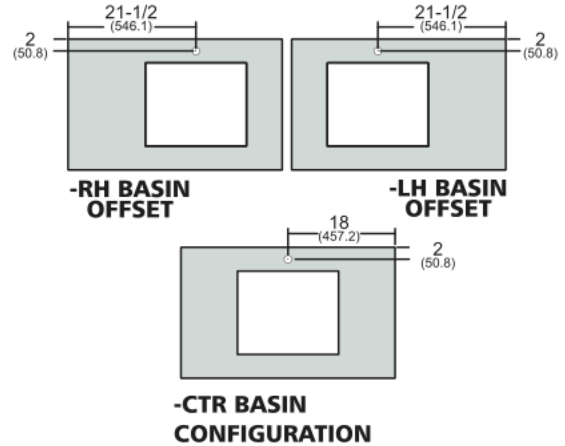

36" Ebb® Concept Console/Table

F FAUCET DRILLING CONFIGURATIONS NOTE: An undercounter light (-LGT) may need to be eliminated or relocated with a deck mounted faucet. INIT.

Drilling Instructions

Select one:

- ☐ - Standard Drilling for Deck with - LH Basin Offset (As shown on larger image)
- ☐ - Standard Drilling for Deck with - RH Basin Offset (The control handle positions are mirrored as show in inset)
- ☐ - Custom Drilling (See separate Custom Mounting Template)

Customer Supplies Own Faucet

Select as applicable:

- ☐ - **FBO Faucet by Others** - Customer will supply own faucet(s). Custom Faucet Drilling Template (see separate sheet) must be submitted indicating where the resin deck needs to be drilled for faucets (including spout/control handles).
- ☐ - **NFD No Faucet Drilling** - Customer will supply own faucet however, spout and control handle(s) will both be wall mounted.

Orders will not be processed until specification sheets including faucet drilling worksheets are complete and signed. No cancellations.

Neo-Metro assumes no responsibility for use of void or suspended data. All dimensions are nominal and subject to manufacturer change without notice.