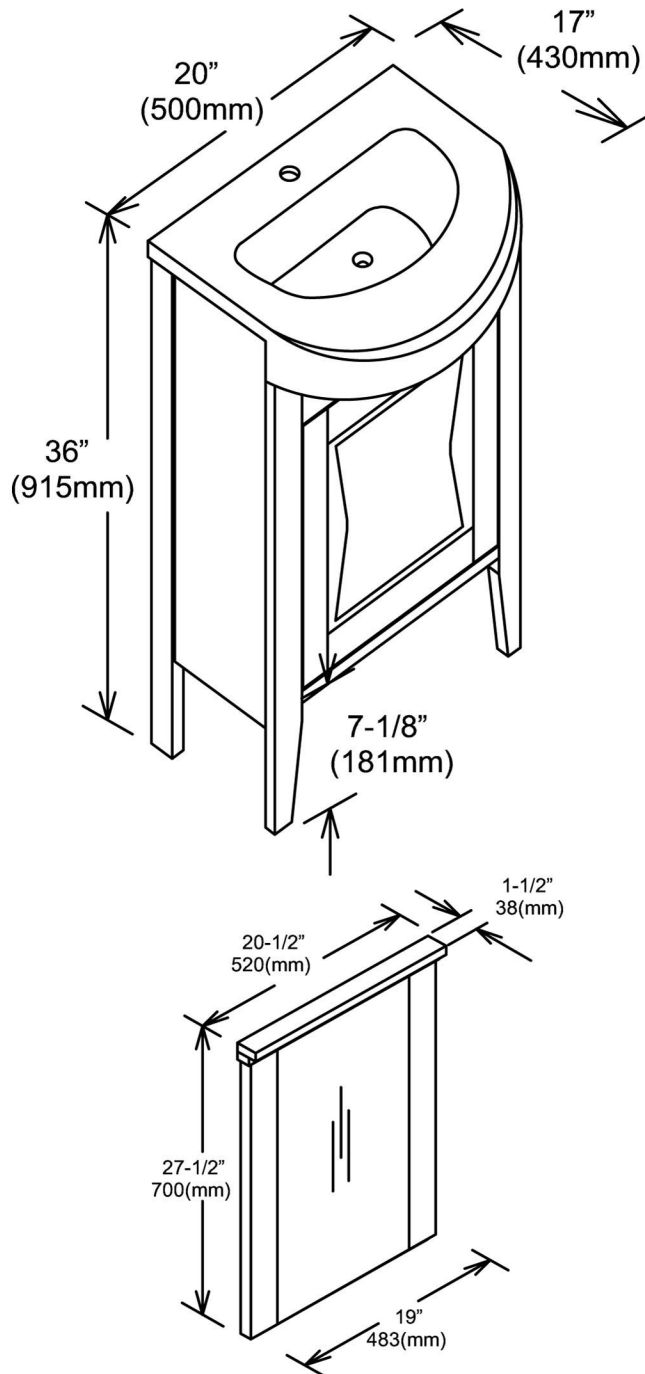

# 104-V20

## 20" Vanity Combo

Please see MG-8050F for sink dimension

#### Features

Materials: Poplar solids with Basswood veneers  
 Hinges: Fully concealed, soft closing  
 Doors: 1 (hinge-right)  
 Shelves: 1 (adjustable)  
 Hardware finish: Brushed Nickel  
 Back panel: Fully covered  
 Side Panels: 5/8" PB with AGS veneers  
 Includes: Sink(1) + Mirror (1)