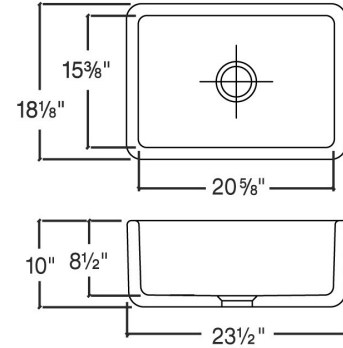

080000 Cambridge Medium

Project name: _____

Specifier: _____ Contractor: _____

Features

- Handcrafted in England
- Made from heavy fireclay – Solid throughout
- Up to 40 hours of gradual drying period
- Fired at more than 1200°C – 2200°F
- 38 mm (1-1/2") wall thickness*
- 40 mm (1-5/8") corner radius*
- Center 3-1/2" drain placement
- Scratch and chip resistant
- Waste disposal unit compatible
- (* dimensions may vary by +/- 2%)

Available colours

White
080000

Standards compliance

- ASME A112.19.2
- CSA B45.0
- CSA B45.1

Optional accessories

- Grid 200243

Sink dimensions

Model	Overall	Bowl	Depth	Cabinet Size*	Drain
080000	23 1/2" x 18 1/8"	20 5/8" x 15 3/8"	8 1/2"	27"	3 1/2"

* Cabinet Size is the Recommended Cabinet Size

Product specifications

Sink to be farmhouse single bowl. Sink to be manufactured from heavy fireclay - solid throughout. Sink to be fired at more than 1200C - 2200F. Sink to feature 40mm (1-5/8") corner radiuses & 38mm thickness material. Sink to feature center drain placement. Sink to be compatible with waste disposal units. Sink overall dimensions* to be 23 1/2" left-to-right and 18 1/8" front-to-back. Bowl dimensions* to be 20 5/8" left-to-right and 15 3/8" front-to-back. Sink to be Julien Fireclay collection with bowl depth of 8 1/2". (* dimensions may vary by +/- 2%)