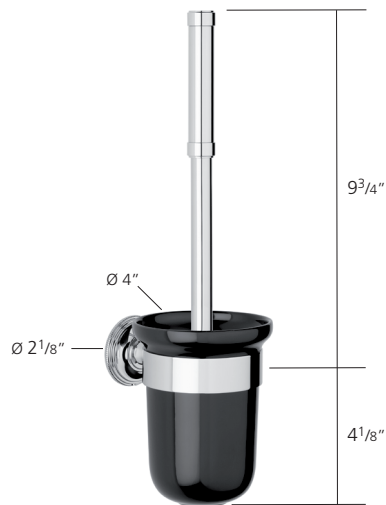

N6649B

Wall mounted toilet brush - Black

Finishes: Chrome
Polished nickel
Satin nickel
Antique gold

UK and Worldwide Customer Service Team:
+44 (0)121 766 4200
www.samuel-heath.co.uk

USA Customer Service Team:
www.samuel-heath.com