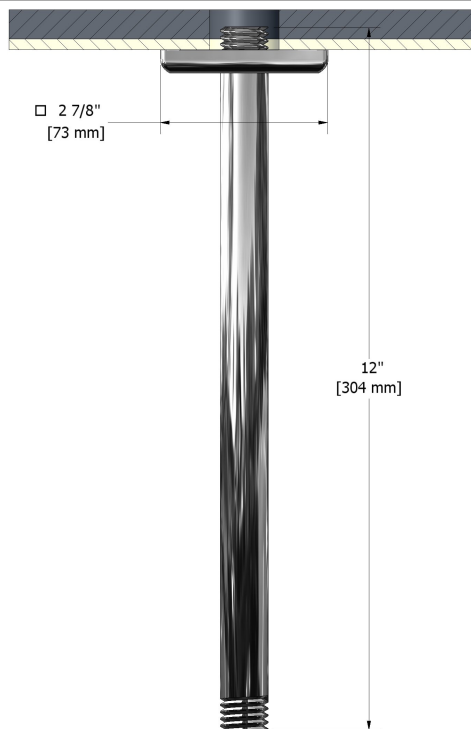

30 cm (12") vertical shower arm

527XX

Specifications

Descriptions

- 1/2" inlet male NPT
- Eiffel flange

Available colors

- C : Chrome
- BN : Brushed nickel (PVD)
- PN : Polished nickel (PVD)

Sizes, models and finishes may differ from thoses presented.