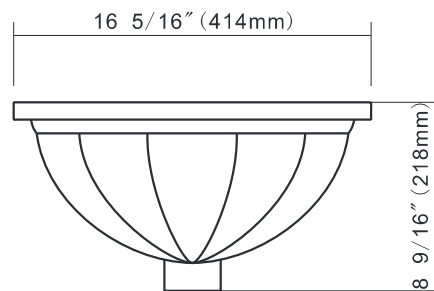

## Avion under-mount lavatory white

St. Thomas Creations	
Item number	Lavatory 1027.000.**
Material	Vitreous China
Date	1/20/2010