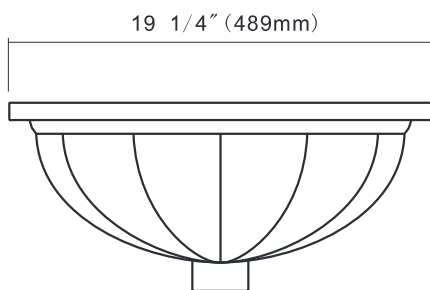

## Avion under-mount lavatory white

St. Thomas Creations	
Item number	Lavatory 1027.000.**
Material	Vitreous China
Date	1/20/2010