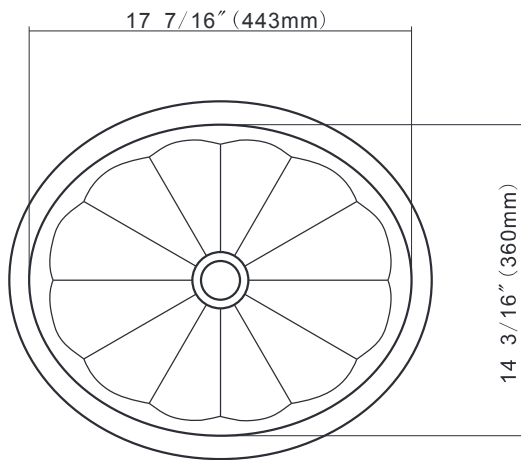

## Avion under-mount lavatory white

St. Thomas Creations	
Item number	Lavatory 1027.000.**
Material	Vitreous China
Date	1/20/2010