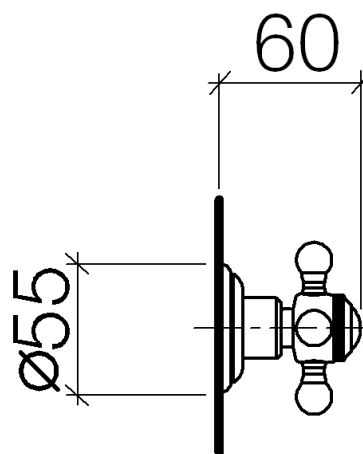

### Product specifications

**Exposed trim parts only, rough to be ordered separately**

- 3x porcelain insert: HOT, COLD and PLAIN
- Flange diameter 2 1/8"

**Surfaces**

- chrome 36310360-00
- chrome 36310360-00
- matt platinum 36310360-06
- matt platinum 36310360-06
- platinum 36310360-08
- platinum 36310360-08
- brass 36310360-09
- brass 36310360-09

**Exploded assembly drawing**

**Order quantity**

<b>No.</b>	<b>Article number</b>	<b>Name</b>	<b>Installation quantity</b>
1	09141002590	seal	1
2	092735004ff	rosette	1
3	09160102590	ring	1
4	092102073ff	cover	1
5	04203600206ff	handle ( cold )	1
6	092036004ff	handle	4
7	092036002ff	handle	1
8	09208300690	handle	1
9	09260101090	accessories	1
10	092036005ff	handle	1
11	04203600207ff	handle ( hot )	1
12	04203600208ff	handle	1
13	09260101190	accessories	1
14	09260101690	accessories	1
15	09300901090	key	1