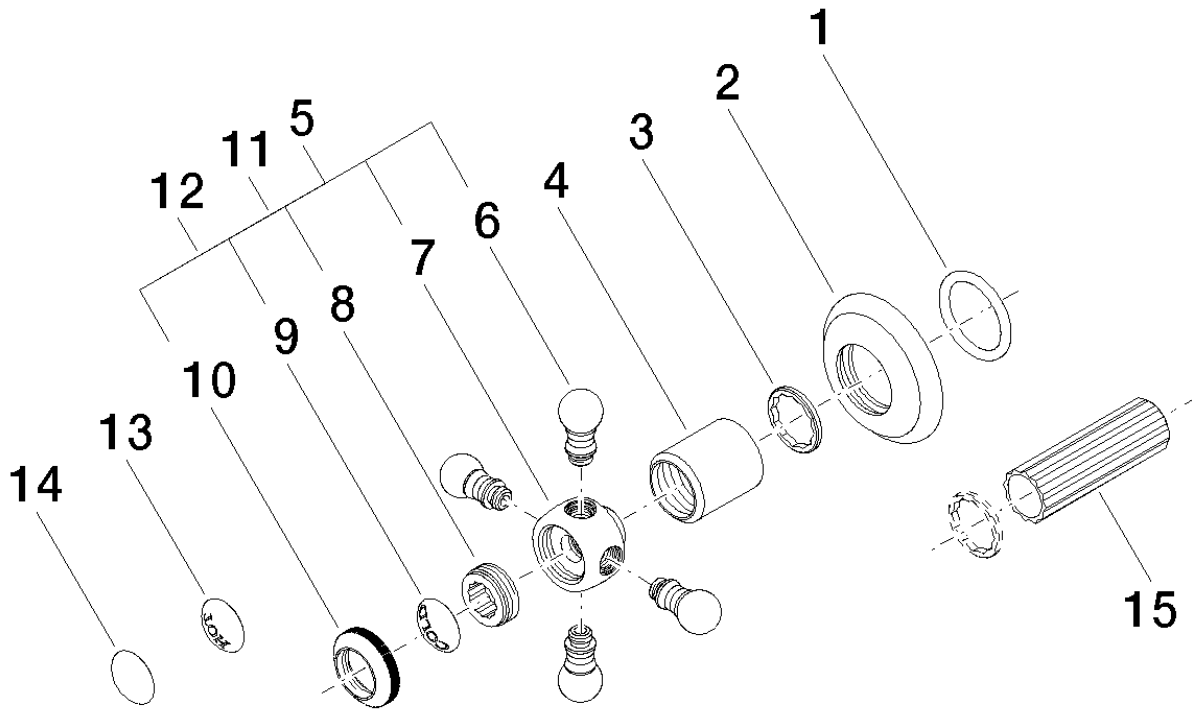

### Product specifications

**Exposed trim parts only, rough to be ordered separately**

- 3x porcelain insert: HOT, COLD and PLAIN
- Flange diameter 2 1/8"

**Surfaces**

- chrome 36310360-00
- chrome 36310360-00
- matt platinum 36310360-06
- matt platinum 36310360-06
- platinum 36310360-08
- platinum 36310360-08
- brass 36310360-09
- brass 36310360-09

**Exploded assembly drawing**

**Order quantity**

<b>No.</b>	<b>Article number</b>	<b>Name</b>	<b>Installation quantity</b>
1	09141002590	seal	1
2	092735004ff	rosette	1
3	09160102590	ring	1
4	092102073ff	cover	1
5	04203600206ff	handle ( cold )	1
6	092036004ff	handle	4
7	092036002ff	handle	1
8	09208300690	handle	1
9	09260101090	accessories	1
10	092036005ff	handle	1
11	04203600207ff	handle ( hot )	1
12	04203600208ff	handle	1
13	09260101190	accessories	1
14	09260101690	accessories	1
15	09300901090	key	1