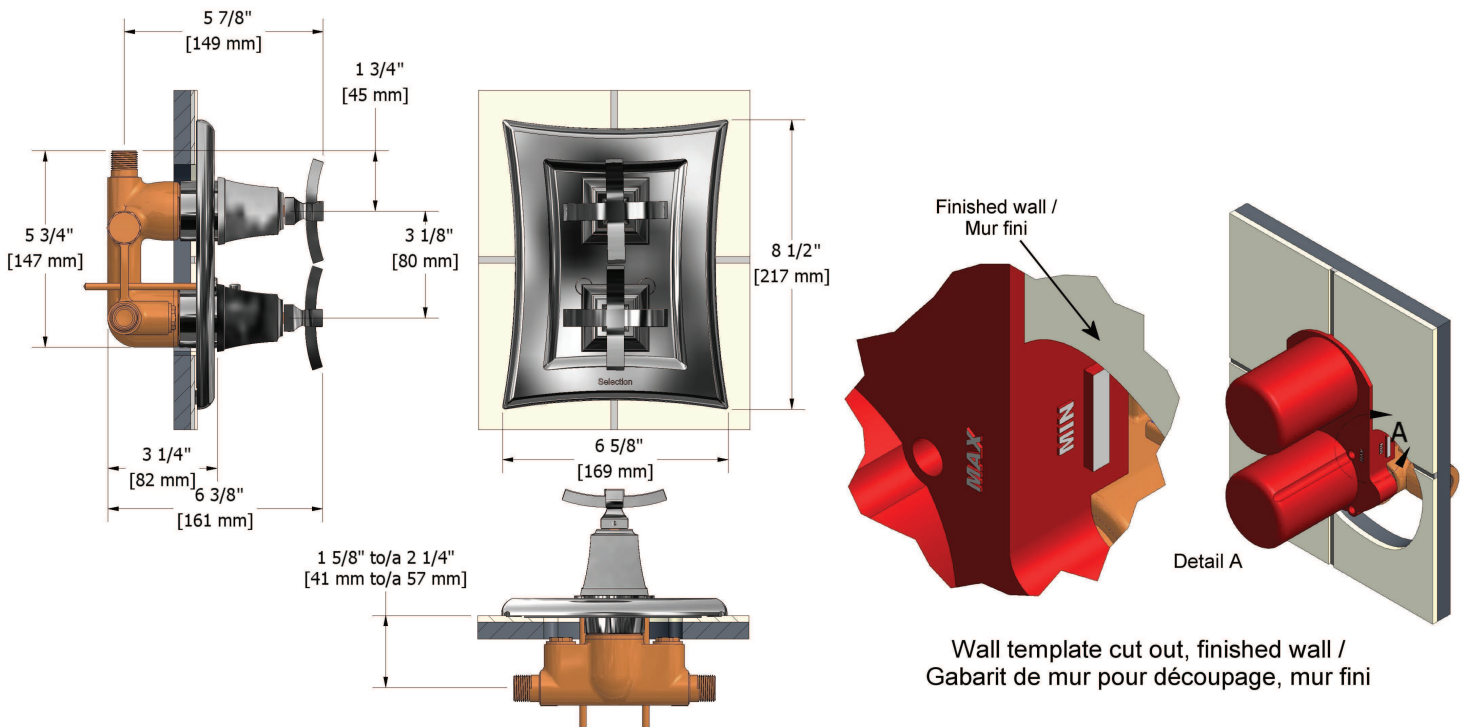

Certifications

- CSA B125.1
- ASME A112.18.1
- ASSE 1016
- CMR248 Approval