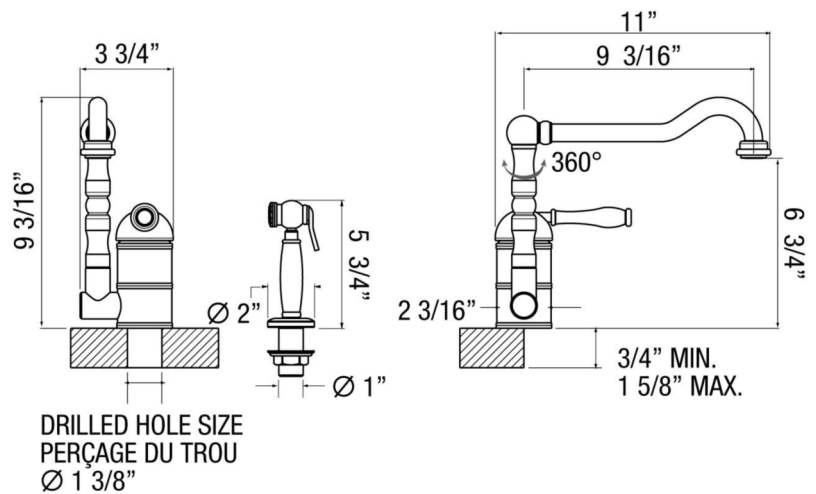

JULIEN

Donnez vie à vos idées.
Make your ideas real.

SPECIFICATIONS

Category: **Kitchen Faucets**
Type: **Topmount**
Product Name: **Coast**

MODEL: 306100 - Chrome
306102 - Chrome / WH
306110 - Brushed Nickel
306112 - Brushed Nickel / WH
306120 - Oil Rubbed Bronze
306122 - Oil Rubbed Bronze / WH

FEATURES:

- 360° swivel spout
- Kitchen faucet with side spray
- Ceramic disk cartridge for precise water flow/temp.
- Solid brass construction for long life and durability
- 2.2 GPM conservation aerator
- Flexible and quiet braided nylon inlet hoses included with 3/8" connectors
- Easy clean pull out spray
- CSA approved, LEAD FREE AB1953 compliant
- ADA compliant lever handle for easy operation
- Made in Italy

PRODUCT SPECIFICATIONS:

Traditionnal kitchen faucet with swivel spout. Ceramic cartridge for high precision. 360° swivel head that work for any sinks size.

PROJECT/JOB INFORMATION:

Project/Job name: _____
Specifier: _____
Contractor: _____

- All dimensions are in inches

This specification is subject to change without notice. Julien assumes no responsibility for the use of superseded or voided specifications.