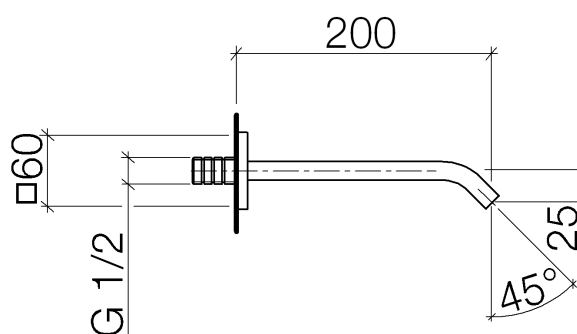

Product specifications

- **7 7/8" projection**
- Fixed spout

Surfaces

- chrome 13801670-00
- matt platinum 13801670-06

Accessories required

- Rough-in adaptor; 35080970

Exploded assembly drawing

Order quantity

No.	Article number	Name	Installation quantity
1	09184013990	base	1
2	092767008ff	rosette	1
3	09230105790	flow reducer	1
4	04282224100ff	spout	1