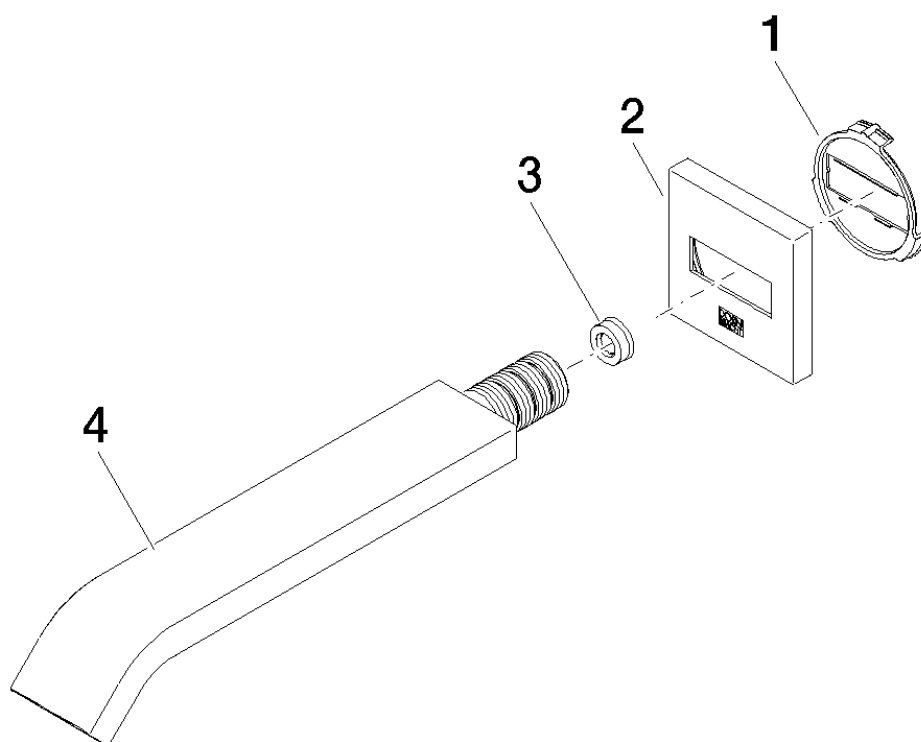

Product specifications

- **7 7/8" projection**
- Fixed spout

Surfaces

- chrome 13801670-00
- matt platinum 13801670-06

Accessories required

- Rough-in adaptor; 35080970

Exploded assembly drawing

Order quantity

No.	Article number	Name	Installation quantity
1	09184013990	base	1
2	092767008ff	rosette	1
3	09230105790	flow reducer	1
4	04282224100ff	spout	1