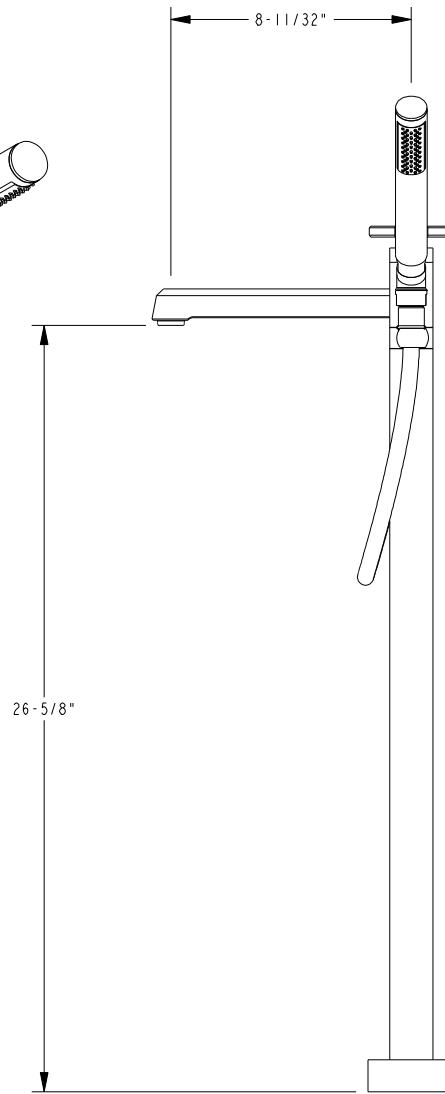

NOTE: HAND SHOWER HOSE IS 59" LONG

waterdecor

FREESTANDING MARCELLE TUB FILLER

DWG. NO. 04506-697

REV C

UNLESS OTHERWISE SPECIFIED, DIMENSIONS ARE IN INCHES.

SCALE 0.200

APPR.

SHEET 3 OF 3