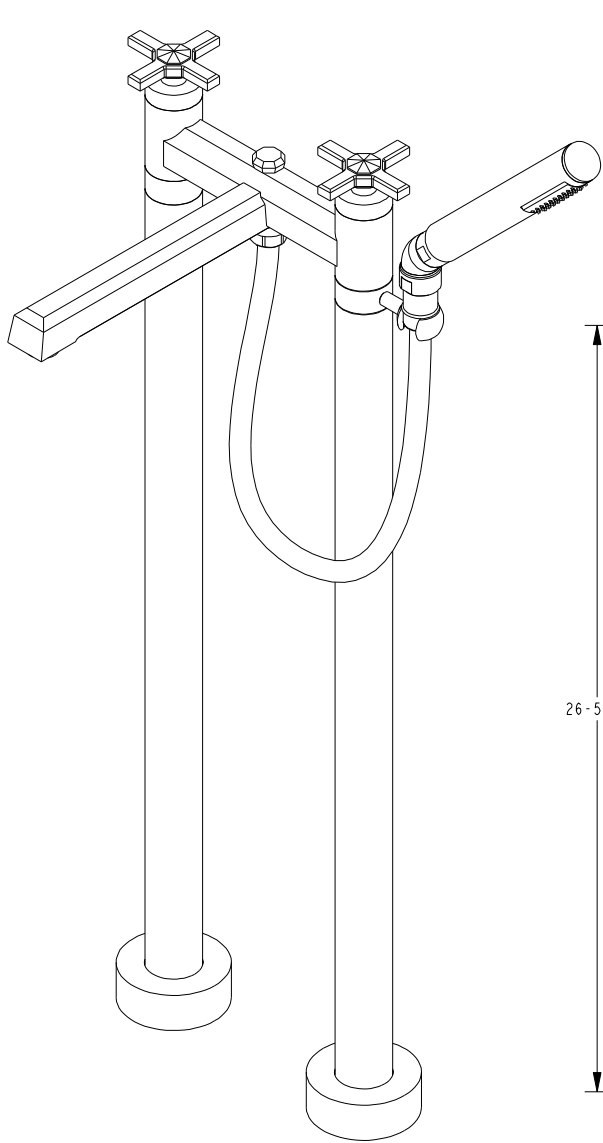

NOTE: HAND SHOWER HOSE IS 59" LONG

waterdecor

FREESTANDING MARCELLE TUB FILLER

DWG. NO. 04506-697

REV C

UNLESS OTHERWISE SPECIFIED, DIMENSIONS ARE IN INCHES.

SCALE 0.200

APPR.