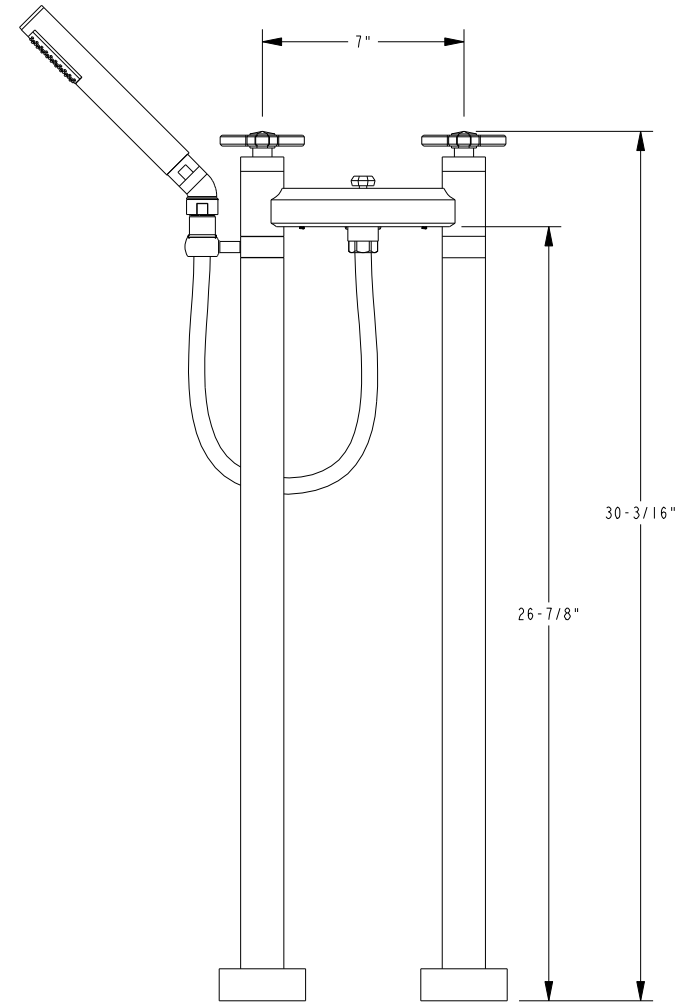

NOTE: HAND SHOWER HOSE IS 59" LONG

waterdecor

FREESTANDING MARCELLE TUB FILLER

DWG. NO. 04506-697

REV C

UNLESS OTHERWISE SPECIFIED, DIMENSIONS ARE IN INCHES.

SCALE 0.200

APPR.