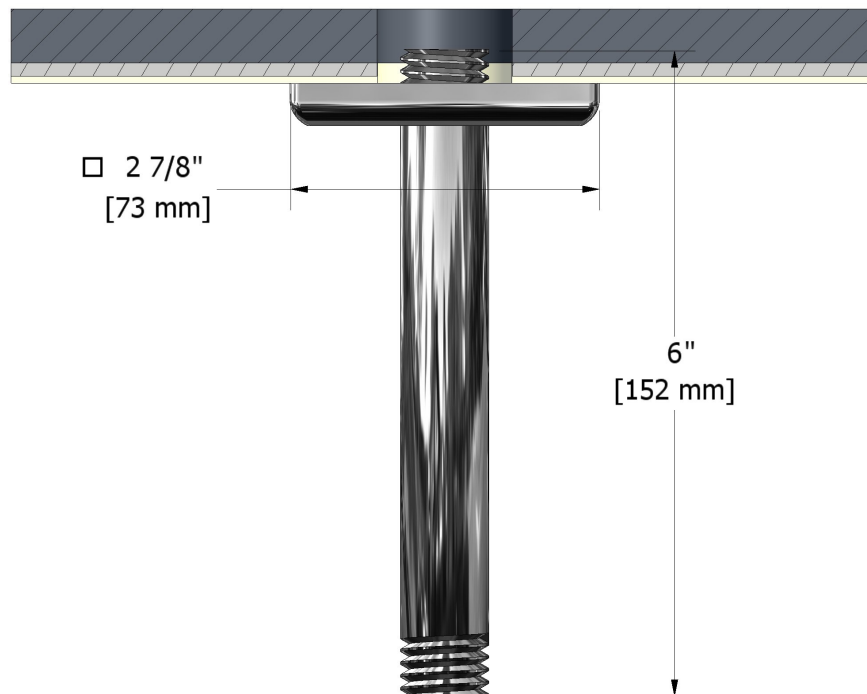

15 cm (6") vertical shower arm

528XX

Specifications

Descriptions

- 1/2" inlet male NPT
- Eiffel flange

Available colors

- C : Chrome
- BN : Brushed nickel (PVD)
- PN : Polished nickel (PVD)

Sizes, models and finishes may differ from thoses presented.