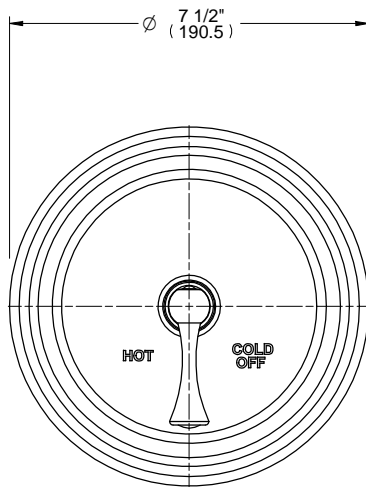

L1

ALTMANS RESERVES THE RIGHT TO MODIFY AND CHANGE SPECIFICATIONS AT ANY TIME. PLEASE VERIFY DIMENSIONS PRIOR TO INSTALLATION.

**Features**  
Available in All Finishes  
All Lead Brass Construction

**Through-Hole Specifications**

DIMENSIONS SHOWN TO NEAREST 1/16"