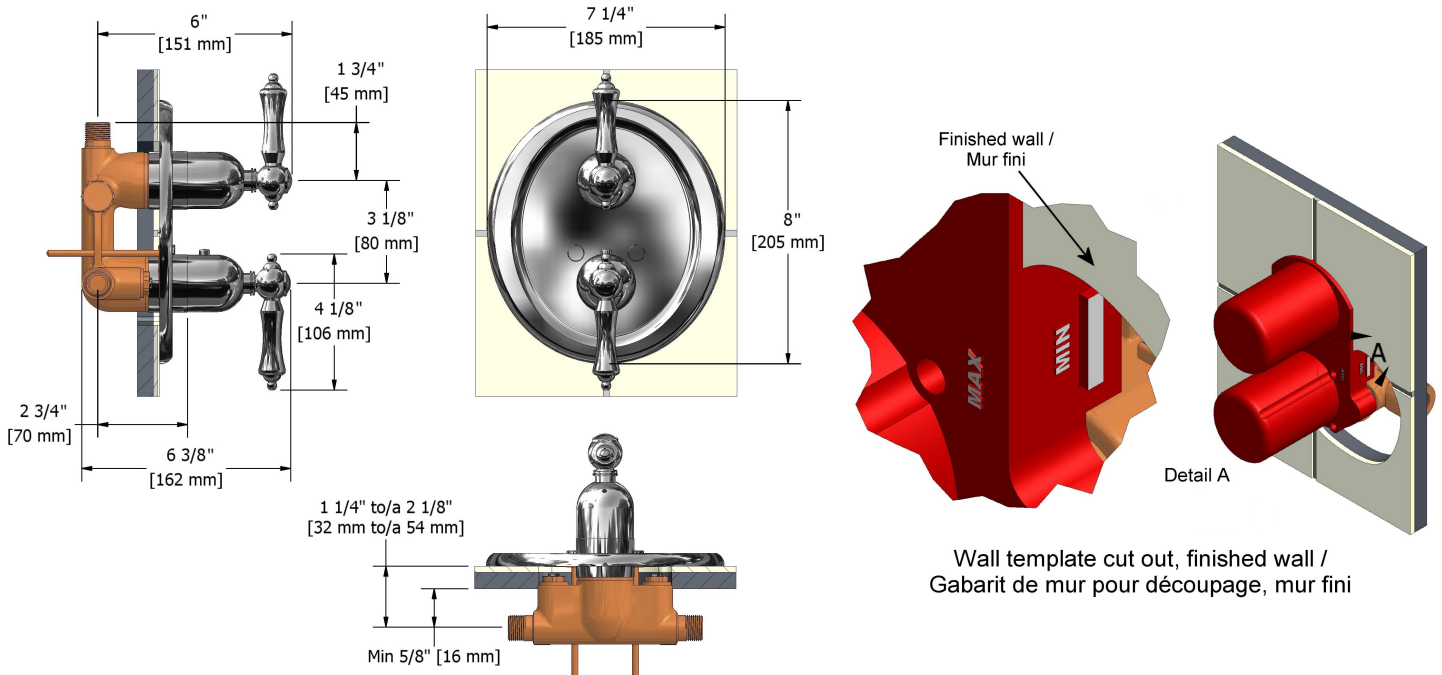

Type T (thermostatic) 3/4" complete valve with shut-off valve
PR32LXX

Specifications

Descriptions

- 3/4" inlet male NPT
- High flow thermostatic cartridge
- Check stops
- 1 integrated volume control
- Three 1/2" outlets male NPT

Available colors

- C : Chrome
- CW : Chrome/White
- BN : Brushed nickel (PVD)

Available flows

- 57 L/min, 15 gpm (US) 60psi

Cartridges

- 401-125
- 401-306

Certifications

- CSA B125.1
- ASME A112.18.1
- ASSE 1016
- CMR248 Approval