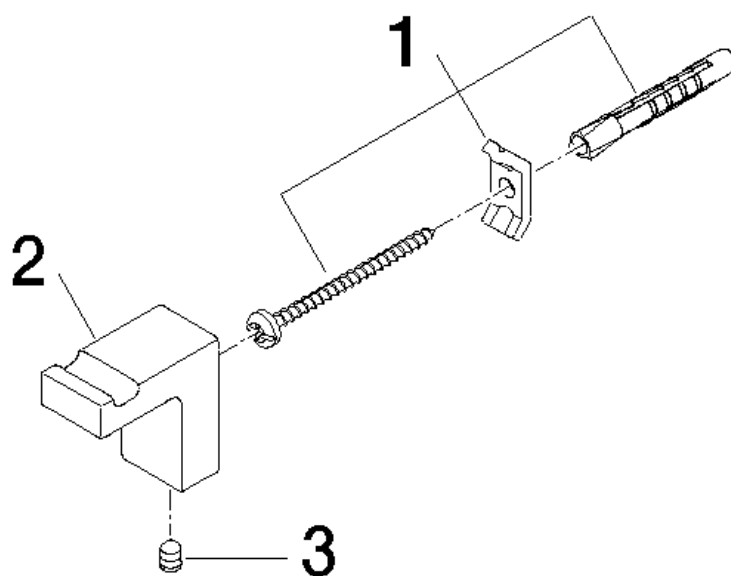

Product specifications

- Height 1 5/8"
- 1 5/8" projection

Surfaces

- | | |
|-----------------|-------------|
| • chrome | 83251710-00 |
| • chrome | 83251710-00 |
| • matt platinum | 83251710-06 |
| • matt platinum | 83251710-06 |

Exploded assembly drawing

Order quantity

No.	Article number	Name	Installation quantity
1	0517207160090	fixing set	1
2	081860522ff	hook	1
3	09311100490	pin	1