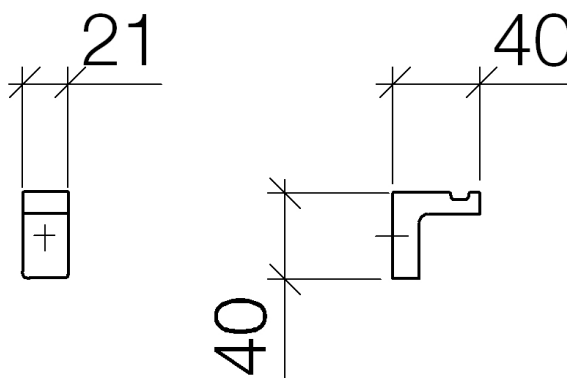

Product specifications

- Height 1 5/8"
- 1 5/8" projection

Surfaces

- | | |
|-----------------|-------------|
| • chrome | 83251710-00 |
| • chrome | 83251710-00 |
| • matt platinum | 83251710-06 |
| • matt platinum | 83251710-06 |

Exploded assembly drawing

Order quantity

No.	Article number	Name	Installation quantity
1	0517207160090	fixing set	1
2	081860522ff	hook	1
3	09311100490	pin	1