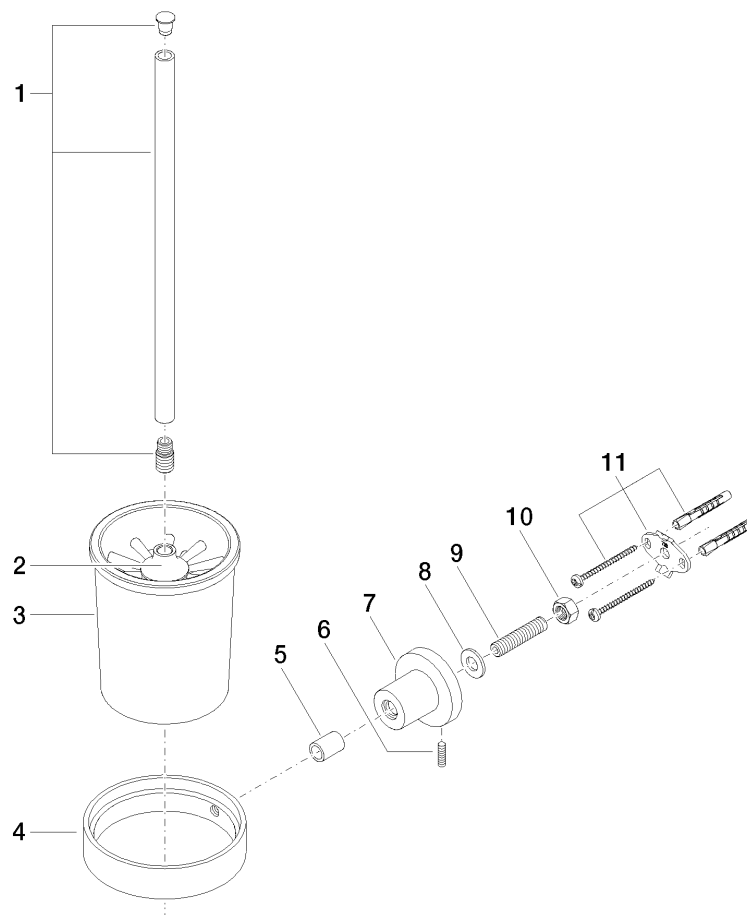

Product specifications

- Brush matte black
- Crystal brush container, frosted
- Width 4 3/8"
- Height 16 3/8"
- 7 1/8" projection

Surfaces

- chrome 83900892-00
- chrome 83900892-00
- matt platinum 83900892-06
- matt platinum 83900892-06
- platinum 83900892-08
- platinum 83900892-08
- matt white 83900892-10
- matt white 83900892-10
- matt black 83900892-33
- matt black 83900892-33

Exploded assembly drawing

Order quantity

No.	Article number	Name	Installation quantity
1	90209750700ff	handle	1
2	08185060090	brush	1
3	08900400882	glass	1
4	081720634ff	holder	1
5	081720624ff	holder	1
6	09311111390	pin	1
7	081789505ff	holder	1
8	09301104690	disc	1
9	08185058690	screw	1
10	09231002690	nut	1
11	0517207390090	fixing set	1