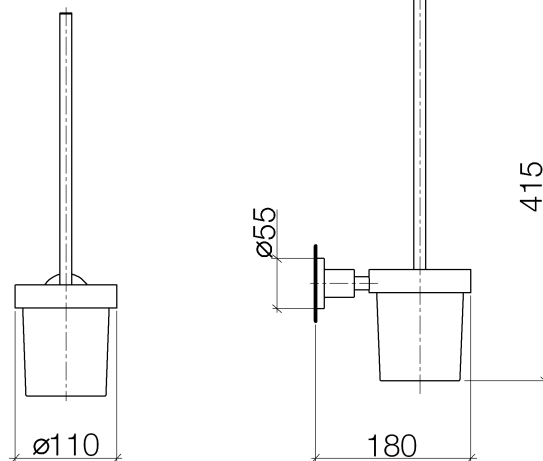

Product specifications

- Brush matte black
- Crystal brush container, frosted
- Width 4 3/8"
- Height 16 3/8"
- 7 1/8" projection

Surfaces

- chrome 83900892-00
- chrome 83900892-00
- matt platinum 83900892-06
- matt platinum 83900892-06
- platinum 83900892-08
- platinum 83900892-08
- matt white 83900892-10
- matt white 83900892-10
- matt black 83900892-33
- matt black 83900892-33

Exploded assembly drawing

Order quantity

No.	Article number	Name	Installation quantity
1	90209750700ff	handle	1
2	08185060090	brush	1
3	08900400882	glass	1
4	081720634ff	holder	1
5	081720624ff	holder	1
6	09311111390	pin	1
7	081789505ff	holder	1
8	09301104690	disc	1
9	08185058690	screw	1
10	09231002690	nut	1
11	0517207390090	fixing set	1