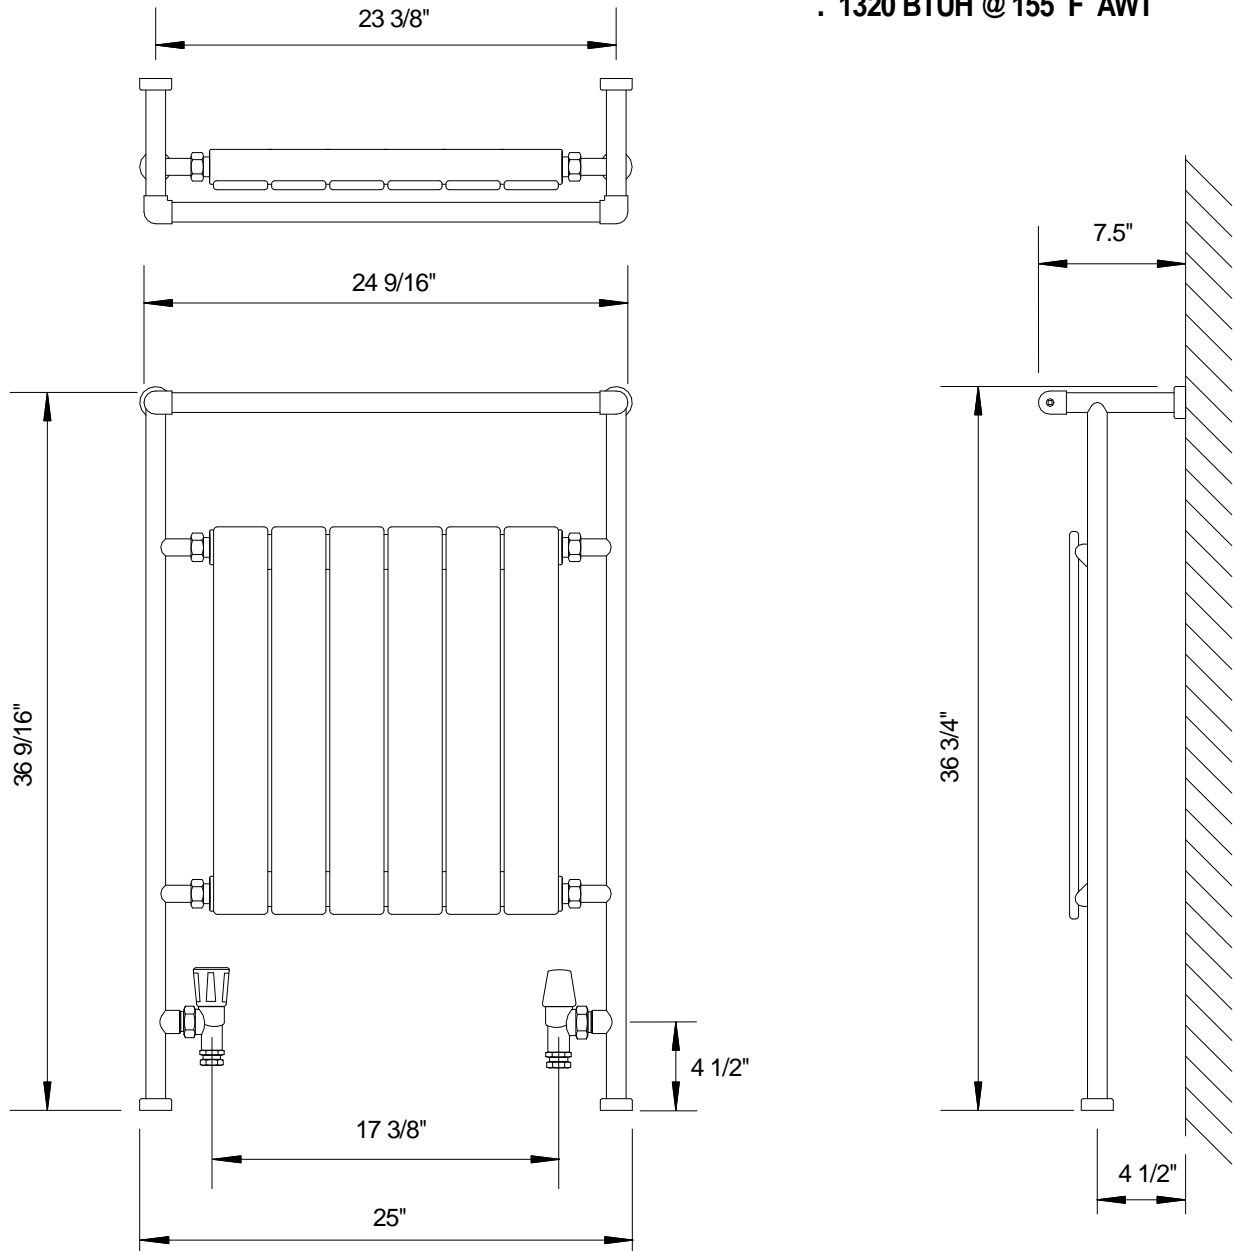

Sokoto DRPW4 Contemporary HYDRONIC

Technical Information

- . 1" Diameter Round Tubes
- . Flat Panel White Radiator Center
- . Closed Loop Installation Only
- . Steel Construction
- . 1/2" copper Rough-in
- . Modern Valves & Sleeve Kit
- . 1320 BTUH @ 155° F AWT

DPRW4
No Scale
REVA 3/8/10