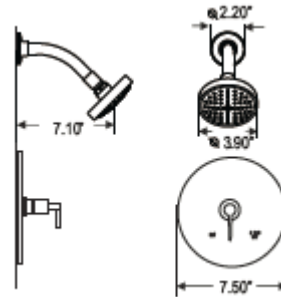

ALTMANS™

Trim Only for 1/2 inch Pressure balanced Shower Set

DULCE

PB1T

Handles: L4

Codes and Standards

- ASME A112.18.1/CSA B125.1-11
- IAPMO US AND CANADA
- ADA

ALTMANS RESERVES THE RIGHT TO
MODIFY AND CHANGE SPECIFICATIONS
AT ANY TIME. PLEASE VERIFY DIMEN-
SIONS PRIOR TO INSTALLATION

Color/Finishes

- Polished Chrome, PVD Satin Nickel
Only

Features and Benefits

- Valve 0S35TPR Ordered Separately
- Includes head, arm, and flange
- Brass Construction
- 1/2 valve.